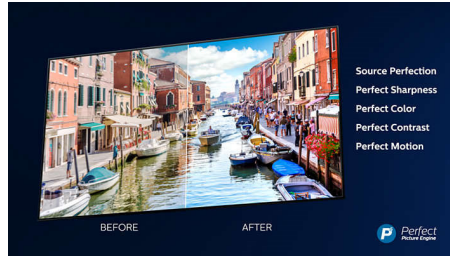

Philips P5 Picture Engine

The Philips P5 engine delivers a picture as brilliant as the content you love. Details have noticeably more depth. Colours are vivid, while skin tones look natural. Contrast is so crisp you'll feel every detail. Motion is perfectly smooth.