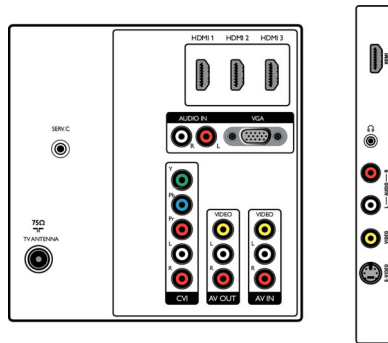

Specifications

Picture/Display

- Aspect ratio: Widescreen
- Diagonal screen size (inch): 52 inch
- Diagonal screen size (metric): 132 cm
- Panel resolution: 1920x1080p
- Brightness: 500 cd/m²
- Picture enhancement: Pixel Plus 3 HD, 3D Combfilter, Active Control + Light sensor, Contrast Plus, Digital Noise Reduction, Jagged Line

- Suppression, Luminance Transient Improver, Progressive scan, 100Hz LCD, HD Natural Motion
- Display screen type: LCD Full HD W-UXGA Act. matrix
- Dynamic screen contrast: 33000:1
- Response time (typical): 3 ms
- Viewing angle: 176° (H) / 176° (V)
- Screen enhancement: Anti-Reflection coated screen

Supported Display Resolution

- Computer formats: 640 x 480, 60, 72, 75, 85Hz, 720 x 400, 70Hz, 800 x 600, 60, 72, 75, 85Hz, 1024 x 768, 60, 70, 75, 85Hz, 1280 x 768, 60Hz, 1280 x 1024, 60Hz, 1360 x 768, 60Hz
- Video formats: 480i, 60Hz, 480p, 60Hz, 576i, 50Hz, 576p, 50Hz, 720p, 50, 60Hz, 1080i, 50, 60Hz, 1080p, 24, 50, 60Hz, 1080p, 24, 25, 30Hz