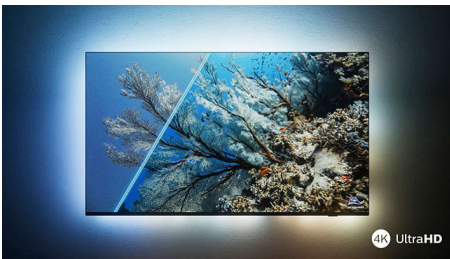

PHILIPS

4K UHD LED Android TV
3 sided Ambilight TV Major HDR formats supported, P5 picture engine-120 Hz, 126 cm (50") Android TV

50PUS8887/12

Highlights

The one with Ambilight.

With Philips Ambilight, the brilliant experience of watching a Philips TV gets even bigger! LED lights around the edge of the TV glow and change colour in perfect sync with the colours of the on-screen action or your music. It's so warm and immersive, you'll wonder how you enjoyed TV without it.

Vibrant HDR picture

Want to experience a perfect picture for every scene? Your Philips 4K UHD TV is compatible with all major HDR formats, which means you get brilliant, sharp images. You'll see every detail, even in dark and bright areas.