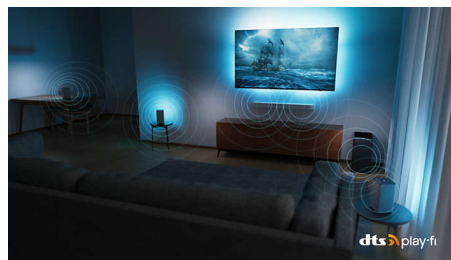

DTS Play-Fi compatible

Philips Wireless Home System powered by DTS Play-Fi lets you connect to compatible soundbars and wireless speakers around your home in seconds. Listen to movies in the kitchen. Play music anywhere. You can even create a home-cinema surround-sound system using your Philips TV as a central speaker.