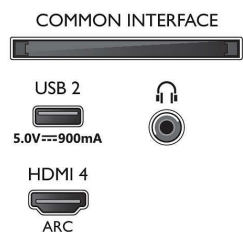

Specifications

Ambilight

- Ambilight Features: Built-in Ambilight+hue, Ambilight Music, Game Mode, Wall colour adaptive, Lounge mode, AmbiWakeup, AmbiSleep, Philips Wireless Home Speakers, Ambilight Aurora, Ambilight Boot-Up Animation
- Ambilight Version: 3 sided

Picture/Display

- Diagonal screen size (metric): 139 cm
- Display: 4K Ultra HD LED

- Panel resolution: 3840 x 2160
- Native refresh rate: 120 Hz
- Picture engine: P5 Perfect Picture Engine
- Picture enhancement: Dolby Vision, HDR10+, Micro Dimming Pro, Film-maker mode, Natural Motion, Wide Colour Gamut 90% DCI/P3, CalMAN Ready
- Diagonal screen size (inch): 55 inch

Display input resolution

- Resolution-Refresh rate: 576 p - 50 Hz, 640 x 480

- 60 Hz, 720 p - 50 Hz, 60 Hz, 2560 x 1440 - 60 Hz, 120 Hz, 1920 x 1080 p - 24 Hz, 25 Hz, 30 Hz, 50 Hz, 3840 x 2160 p - 24 Hz, 25 Hz, 30 Hz, 50 Hz, 60 Hz, 100 Hz, 120 Hz.

Tuner/Reception/Transmission

- Digital TV: DVB-T/T2/T2-HD/C/S/S2
- TV Programme guide*: 8-day Electronic Programme Guide
- Signal strength indication

Connections

Side