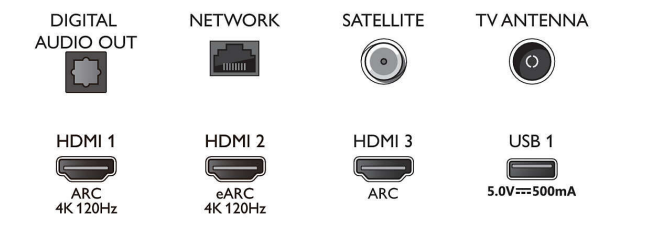

Picture/Display

- Diagonal screen size (metric): 139 cm
- Display: 4K Ultra HD LED

- Panel resolution: 3840 x 2160
- Native refresh rate: 120 Hz
- Picture engine: P5 Perfect Picture Engine
- Picture enhancement: Dolby Vision, HDR10+, Micro Dimming Pro, Film-maker mode, Natural Motion, Wide Colour Gamut 90% DCI/P3, CalMAN Ready
- Diagonal screen size (inch): 55 inch

Tuner/Reception/Transmission

- Digital TV: DVB-T/T2/T2-HD/C/S/S2
- TV Programme guide*: 8-day Electronic Programme Guide
- Signal strength indication

Connections

Side

Bottom

Specifications

- Teletext: 1000 page Hypertext
- HEVC support