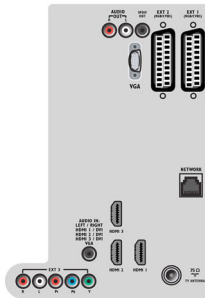

Specifications

Ambilight

- Ambilight Features: Ambilight Spectra, Lounge light mode
- Ambilight light system: LED-wide colour
- Dimming Function: Manual and via Light Sensor

Picture/Display

- Aspect ratio: Widescreen
- Diagonal screen size (inch): 47 inch

- Diagonal screen size (metric): 119 cm
- Colour cabinet: High gloss black deco front with black cabinet
- Panel resolution: 1920 x 1080p
- Brightness: 500 cd/m²
- Picture enhancement: Pixel precise HD, 3/2 - 2/2 motion pull down, 3D Combfilter, Active Control + Light sensor, Digital Noise Reduction, Dynamic contrast enhancement, Luminance Transient

- Improver, Progressive scan, 2D/3D noise reduction, 100 Hz LCD, HD Natural Motion
- Display screen type: LCD Full HD W-UXGA Act. matrix
- Dynamic screen contrast: 80000:1
- Response time (typical): 3 ms
- Viewing angle: 176° (H)/176° (V)
- Screen enhancement: Anti-Reflection coated

Rear connectors