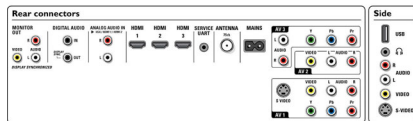

Specifications

Ambilight

- Ambilight Features: Ambilight 2 Channel, Auto adaptive to video content, Full operation in stand-by, Efficient low energy lamp
- Ambilight light system: LED wide color
- Dimming Function: Manual and via Light Sensor

Picture/Display

- Aspect ratio: 16:9

- Diagonal screen size (inch): 42 inch
- Diagonal screen size (metric): 107 cm
- Color cabinet: High Gloss Black
- Panel resolution: 1920x1080p
- Brightness: 550 cd/m²
- Contrast ratio (typical): 1200:1
- Picture enhancement: Perfect Pixel HD Engine, HD Natural Motion, Dynamic contrast enhancement, 1080p 50/60Hz processing, 1080p 24/25/30Hz

- processing, 3/2 - 2/2 motion pull down, 3D Combfilter, Active Control + Light sensor, Jagged Line Suppression, Progressive scan, Pulse Killer Chip, Widescreen Plus, 100Hz Clear LCD, Double frame rate
- Display screen type: LCD Full HD W-UXGA Act. matrix
- Dynamic screen contrast: 8000:1
- Response time (typical): 3 (BEV equiv.) ms