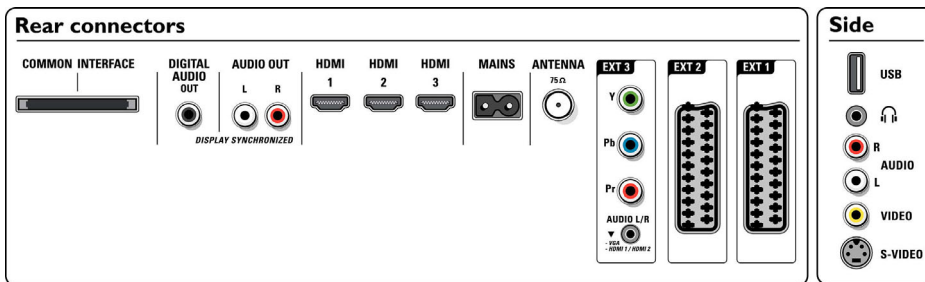

Picture/Display

- Aspect ratio: 16:9
- Diagonal screen size (inch): 52 inch
- Diagonal screen size (metric): 132 cm
- Colour cabinet: Anthracite dark
- Panel resolution: 1920 x 1080p
- Brightness: 550 cd/m²
- Picture enhancement: Perfect Pixel HD Engine, HD

Natural Motion, Dynamic contrast enhancement, 1080p 50/60 Hz processing, 1080p 24/25/30 Hz processing, 3/2 - 2/2 motion pull down, 3D Combfilter, Active Control + Light sensor, Jagged Line Suppression, Progressive scan, Pulse Killer Chip, Widescreen Plus, 100 Hz Clear LCD, Double frame rate

- Contrast ratio (typical): 2000:1
- Display screen type: LCD Full HD W-UXGA Act. matrix
- Dynamic screen contrast: 10000:1
- Response time (typical): 3 (BEW equiv.) ms
- Viewing angle: 176° (H)/176° (V)
- Screen enhancement: Anti-Reflection coated

screen

- Colour processing: 4 trillion colours (14-bit RGB)

Supported Display Resolution

- Computer formats: 640 x 480, 60 Hz, 800 x 600, 60 Hz, 1024 x 768, 60 Hz, 1280 x 768, 60 Hz, 1360 x 768, 60 Hz, 1920 x 1080i, 60 Hz, 1920 x 1080p, 60 Hz
- Video formats: 480i, 60 Hz, 480p, 60 Hz, 576i, 50 Hz, 576p, 50 Hz, 720p, 50, 60 Hz, 1080i, 50, 60 Hz, 1080p, 24, 25, 30 Hz, 1080p, 24, 50, 60 Hz

Tuner/Reception/Transmission

- Aerial Input: 75 ohm coaxial (IEC75)
- Tuner bands: Hyperband, S-Channel, UHF, VHF