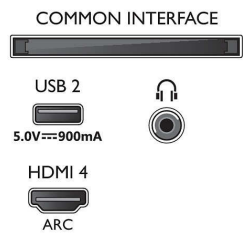

Specifications

Ambilight

- Ambilight Features: Built-in Ambilight+hue, Ambilight Music, Game Mode, Wall colour adaptive, Lounge mode, AmbiWakeup, AmbiSleep, Philips Wireless Home Speakers, Ambilight Aurora, Ambilight Boot-Up Animation
- Ambilight Version: 3 sided

Picture/Display

- Diagonal screen size (metric): 126 cm
- Display: 4K Ultra HD LED

- Panel resolution: 3840 x 2160
- Native refresh rate: 120 Hz
- Picture engine: P5 Perfect Picture Engine
- Picture enhancement: Micro Dimming Pro, Dolby Vision, HDR10+, Film-maker mode, Natural Motion, Wide Colour Gamut 90% DCI/P3, CalMAN Ready
- Diagonal screen size (inch): 50 inch

Display input resolution

- Resolution-Refresh rate: 576 p - 50 Hz, 640 x 480

- 60 Hz, 720 p - 50 Hz, 60 Hz, 2560 x 1440 - 60 Hz, 120 Hz, 1920 x 1080 p - 24 Hz, 25 Hz, 30 Hz, 50 Hz, 3840 x 2160 p - 24 Hz, 25 Hz, 30 Hz, 50 Hz, 60 Hz, 100 Hz, 120 Hz.

Tuner/Reception/Transmission

- Digital TV: DVB-T/T2/T2-HD/C/S/S2
- TV Programme guide*: 8-day Electronic Programme Guide
- Signal strength indication

Connections

Side