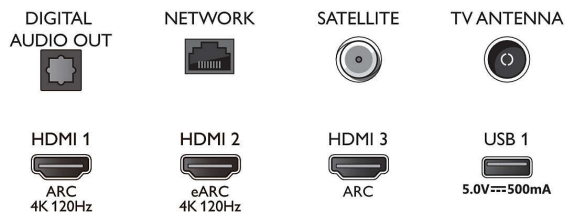

Picture/Display

- Diagonal screen size (metric): 126 cm
- Display: 4K Ultra HD LED

- Panel resolution: 3840 x 2160
- Native refresh rate: 120 Hz
- Picture engine: P5 Perfect Picture Engine
- Picture enhancement: Micro Dimming Pro, Dolby Vision, HDR10+, Film-maker mode, Natural Motion, Wide Colour Gamut 90% DCI/P3, CalMAN Ready
- Diagonal screen size (inch): 50 inch

Tuner/Reception/Transmission

- Digital TV: DVB-T/T2/T2-HD/C/S/S2
- TV Programme guide*: 8-day Electronic Programme Guide
- Signal strength indication

Connections

Side

Bottom

Specifications

- Teletext: 1000 page Hypertext
- HEVC support