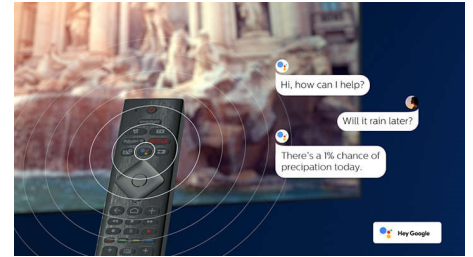

Google Assistant built-in

Control your Philips Android TV with your voice. Want to play a game, watch Netflix, or find content and apps in the Google Play store? Just tell your TV. You can even command all Google Assistant-compatible smart home devices-like dimming the lights and setting the thermostat on movie night. Without leaving the sofa.