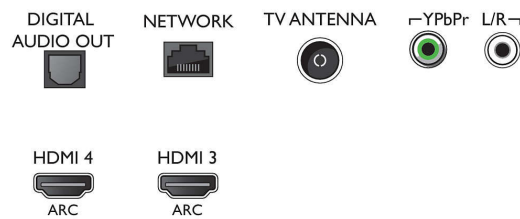

Connections

Side

Bottom

Issue date 2024-04-20

Version: 5.2.1

EAN: 87 18863 01793 7

© 2024 Koninklijke Philips N.V.
All Rights reserved.

Specifications are subject to change without notice. Trademarks are the property of Koninklijke Philips N.V. or their respective owners.