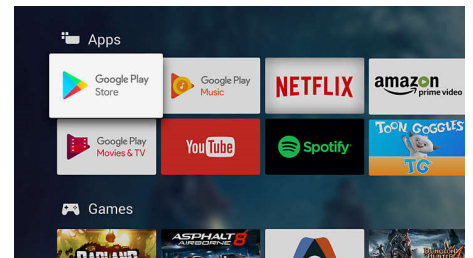

TV Content

Go beyond traditional TV programming with Google Play Store and Philips App Gallery. Experience endless movies, TV, music, apps and games online. More to love.

16GB of expandable memory

16GB of expandable memory means there is plenty of room to store all your favorite content and to install more apps.

DTS HD Premium Sound

DTS HD Premium Suite delivers high-end audio processing for better sound from your speakers. Preserving the purity of the original content, you'll enjoy immersive sound, deep bass and crystal clear dialog without any fluctuations, clipping, or distortion.