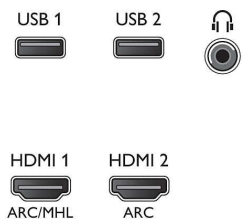

Processing

- Processing Power: Quad Core

Sound

- Output power (RMS): 50W
- Sound Enhancement: Clear Sound, Smart Sound, DTS-HD Premium Sound
- Sound Features: Triple ring technology

Connectivity

- Number of HDMI connections: 4
- HDMI features: 4K, Audio Return Channel
- Number of component in (YPbPr): 1
- EasyLink (HDMI-CEC): Remote control pass-through, System audio control, System standby, One touch play
- Number of USBs: 2
- Wireless connection: Dual Band, Wi-Fi 802.11ac 2x2 integrated
- Other connections: Antenna IEC75, Digital audio out (optical), Ethernet-LAN RJ-45, Audio L/R in, Headphone out
- HDCP 2.2: Yes on all HDMI

Power

- Mains power: AC 220 - 240 V 50/60Hz

- Ambient temperature: 5 °C to 35 °C
- Power Saving Features: Auto switch-off timer, Light sensor, Picture mute (for radio)

Accessories

- Included accessories: 2 x AA Batteries, Legal and safety brochure, Mini-jack to L/R cable, Mini-jack to YPbPr cable, Power cord, Quick start guide, Remote Control, Table top stand

Dimensions

- Set Width: 1227.8 mm
- Set Height: 705.6 mm
- Set Depth: 49.3 mm
- Product weight: 20.8 kg
- Set width (with stand): 1227.8 mm
- Set height (with stand): 712.8 mm
- Set depth (with stand): 230.0 mm
- Product weight (+stand): 21.1 kg
- Box width: 1400 mm
- Box height: 867 mm
- Box depth: 160 mm
- Weight incl. Packaging: 26.5 kg
- Wall mount compatible: 300 x 300 mm

Connections

Side