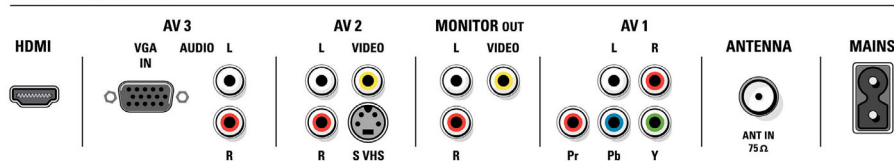

- Zoom, Widescreen, Zoom 14:9, Zoom 16:9
- Remote Control: Amp, DVD, Multi-functional, TV
- Remote control type: RCFE05SPS00
- Teletext: 10 page Smart Text
- Picture in Picture: Picture in graphics, Twin page text

Sound

- Equalizer: 5-bands
- Output power (RMS): 2 x 15W
- Sound System: Virtual Dolby Surround
- Sound Enhancement: Dynamic Bass Enhancement

Loudspeakers

- Built-in speakers: 2

Connectivity

- AV 1: Audio L/R in
- AV 2: Audio L/R in, CVBS, S-Video Y/C
- AV 3: VGA PC-in, HDMI compatible
- AV 4: HDMI
- Front / Side connections: Audio L/R in, CVBS in, Headphone Out, S-video in

Power

- Mains power: AC 220 - 240 V +/- 10%
- Ambient temperature: 5 °C to 40 °C
- Power consumption: 185 W
- Standby power consumption: < 2 W

Accessories

- Included accessories: Table top stand, Wall mounting bracket, DVI-I to VGA adapter, Power cord, Quick start guide, Registration card, Remote Control, RF antenna cable, User Manual, Warranty certificate, VGA to YPbPr-Cinch cable
- Optional accessories: Floor stand

Dimensions

- Set Width: 1105 mm
- Set Height: 610 mm
- Set Depth: 97 mm
- Product weight: 24 kg
- Weight incl. Packaging: 32 kg
- Wall mount compatible: 800 x 400 mm

Rear connectors

Side connectors

Issue date 2023-08-21

Version: 10.0.11

EAN: 87 10895 89211 7

© 2023 Koninklijke Philips N.V.
All Rights reserved.

Specifications are subject to change without notice.
Trademarks are the property of Koninklijke Philips N.V.
or their respective owners.

www.philips.com