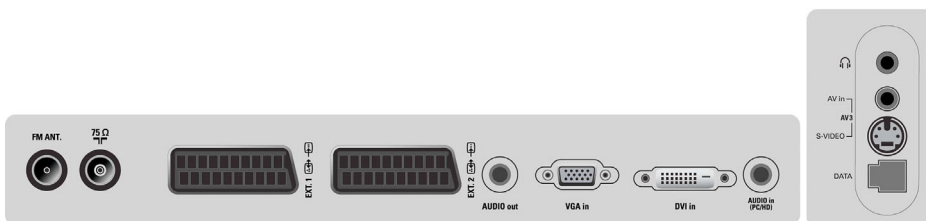

- Radio, Graphical User Interface, Programme List, Smart Picture, Smart Sound
- Clock: Sleep Timer
- Screen Format Adjustments: Full screen, Subtitle and Heading Shift, Superwide, Widescreen, Zoom 14:9, Zoom 16:9
- Remote Control: Amp, DVD, TV
- Remote control type: RCAE049_FRP
- Teletext: 10-page Smart Text
- VESA Mount: 100 x 100 mm
- Picture in Picture: Picture in graphics, Twin page text
- Teletext enhancements: 4 favourite pages, Programme information Line

Sound

- Output power (RMS): 2 x 10 W
- Sound System: Mono, Nicam Stereo, Virtual Dolby Surround
- Sound Enhancement: Dynamic Bass Enhancement

Connectivity

- Number of Scarts: 2
- Front/Side connections: Audio in, CVBS in, Headphones Out, S-video in
- Ext 1 Scart: Audio L/R, CVBS in/out, RGB
- Ext 2 Scart: Audio L/R, CVBS in/out, S-video in, Y/C
- Other connections: Antenna IEC75, Audio constant level out, DVI-D, FM Antenna, PC-in VGA + Audio L/R in

Power

- Ambient temperature: 5°C to 40°C
- Power consumption: 96 W Normal Operation W W
- Standby power consumption: 2 W

Accessories

- Included accessories: Mini jack to Cinch (Female), Power cord, Quick start guide, Registration card, Remote Control, RF antenna cable, User Manual

Dimensions

- Product weight: 11.2 kg

Issue date 2023-08-21

Version: 7.0.8

EAN: 87 10895 80777 7

© 2023 Koninklijke Philips N.V.
All Rights reserved.

Specifications are subject to change without notice.
Trademarks are the property of Koninklijke Philips N.V.
or their respective owners.

www.philips.com