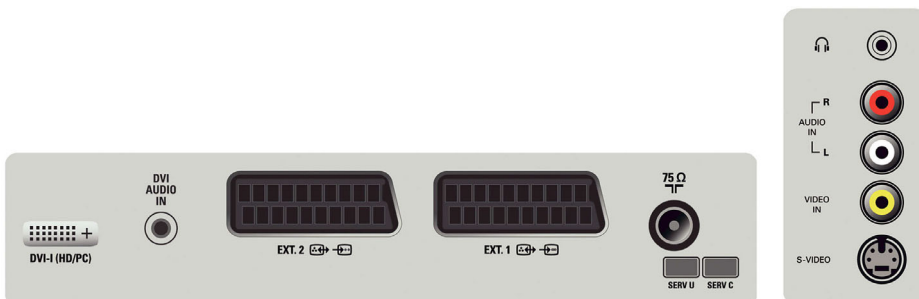

- Teletext: 10-page Smart Text
- VESA Mount: 800 x 400 mm
- Picture in Picture: Picture in graphics, Twin page text
- Teletext enhancements: 4 favourite pages, Programme information Line

Sound

- Equalizer: 5-bands
- Output power (RMS): 2 x 15 W
- Sound System: Mono, Nicam Stereo, Virtual Dolby Surround
- Sound Enhancement: Dynamic Bass Enhancement

Loudspeakers

- Built-in speakers: 2

Connectivity

- Audio Output - Digital: AC3 over S/PDIF (Optical)
- Number of Scarts: 2
- AV 3: DVI-I with HDCP, HDMI compatible, Audio L/R in, VGA PC-in
- Front/Side connections: Audio in, CVBS in, Headphones Out, S-video in
- Ext 1 Scart: Audio L/R, CVBS in/out, RGB
- Ext 2 Scart: Audio L/R, CVBS in/out, S-video in
- Other connections: Antenna IEC75, DVI-I, Common Interface

Power

- Power supply: AC 90-240
- Mains power: AC 220-240 V +/- 10%
- Ambient temperature: 5°C to 40°C
- Power consumption: 450w W
- Standby power consumption: < 1 W

Accessories

- Included accessories: Power cord, Quick start guide, Registration card, Remote Control, User Manual, Tabletop stand

Dimensions

- Set Width: 1236 mm
- Set Height: 680 mm
- Set Depth: 104 mm
- Product weight: 39 kg
- Box width: 1320 mm
- Box height: 939 mm
- Box depth: 330 mm
- Weight incl. Packaging: 45 kg

Issue date 2023-08-21

Version: 14.0.17

EAN: 87 10895 87569 1

© 2023 Koninklijke Philips N.V.
All Rights reserved.

Specifications are subject to change without notice.
Trademarks are the property of Koninklijke Philips N.V.
or their respective owners.

www.philips.com