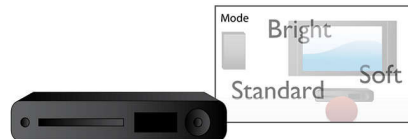

Crystal Clear III

Crystal Clear III combines a whole range of enhancements to provide a better picture. They include a 2D Comb filter, Dynamic contrast, Blue stretch and Green enhancement so that you always get the most natural looking colors.

2D Combfilter

The 2D comb filter separates chrominance (color) from luminance (brightness) information in the video signal for independent processing to improve picture resolution and minimize distortion.

Incredible Surround™

Incredible Surround is an audio technology from Philips that dramatically magnifies the sound field to immerse you in the audio. Using state-of-the-art electronic phase shifting, Incredible Surround mixes sounds from left and right in such a way that it expands the

virtual distance between the two speakers.

This wider spread greatly enhances the stereo effect and creates a more natural sound dimension. Incredible Surround allows you to experience total surround with greater depth and width of sound, without the use of additional speakers.

Compact and slim design

This design style emphasizes a slim, compact look that saves space and fits in anywhere.

PC input

With PC input you can connect your TV to a computer and use the TV as a PC monitor.

Smart Picture

Smart Picture provides the optimum picture settings for color, brightness, saturation, contrast, sharpness, and so on, to enhance your overall viewing experience at all times.