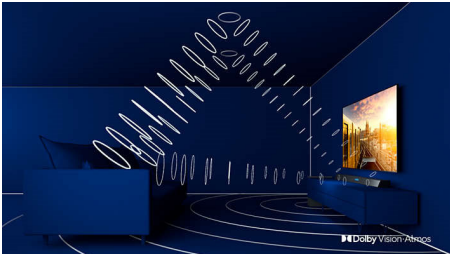

With Philips Ambilight, every moment feels closer. Intelligent LEDs around the edge of the TV respond to the on-screen action and emit an immersive glow that's simply captivating. Experience it once and wonder how you enjoyed TV without it.

Dolby Vision + Dolby Atmos

Support for Dolby's premium sound and video formats means that the HDR content that you watch will look—and sound—glorious. You'll enjoy a picture that reflects the director's original intentions and experience spacious sound with real clarity and depth.