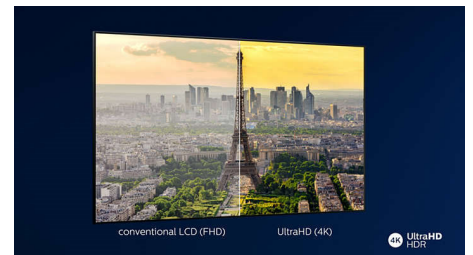

Major HDR formats supported

Your Philips TV is primed to get the most out of the HDR10+ video format. Contrast, colour and brightness levels are adjusted from frame to frame. Whether it's a must-watch series or the new blockbuster, shadows will be deeper. Bright surfaces will shine. Colours will be truer. Dolby Vision and Dolby Atmos. Cinematic vision and sound.