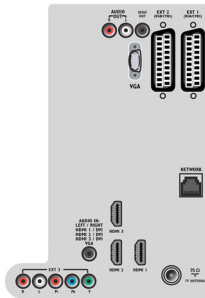

Specifications

Ambilight

- Ambilight Features: Ambilight Spectra, Lounge light mode
- Ambilight light system: LED-wide colour
- Dimming Function: Manual and via Light Sensor

Picture/Display

- Aspect ratio: Widescreen
- Diagonal screen size (inch): 42 inch

- Diagonal screen size (metric): 107 cm
- Colour cabinet: High gloss black deco front with black cabinet
- Panel resolution: 1920 x 1080p
- Brightness: 500 cd/m²
- Picture enhancement: Pixel precise HD, 3/2 - 2/2 motion pull down, 3D Combfilter, Active Control + Light sensor, Digital Noise Reduction, Dynamic contrast enhancement, Luminance Transient

- Improver, Progressive scan, 2D/3D noise reduction, 100 Hz LCD, HD Natural Motion
- Display screen type: LCD Full HD W-UXGA Act. matrix
- Dynamic screen contrast: 80000:1
- Response time (typical): 3 ms
- Viewing angle: 176° (H)/176° (V)
- Screen enhancement: Anti-Reflection coated

Rear connectors