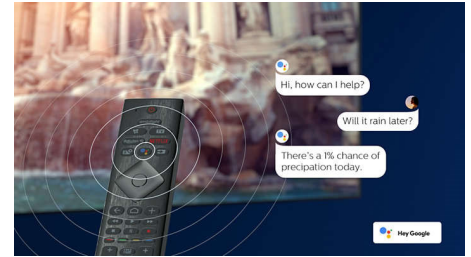

Google Assistant built-in

Control your Philips Android TV with your voice. Want to play a game, watch Netflix, or find content and apps in the Google Play store? Just tell your TV. You can even command all Google Assistant-compatible smart home devices-like dimming the lights and setting the thermostat on movie night. Without leaving the sofa.