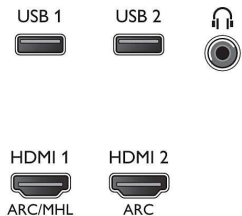

Processing

- Processing Power: Quad Core

Sound

- Output power (RMS): 50W
- Sound Enhancement: Clear Sound, Smart Sound, DTS-HD Premium Sound
- Sound Features: Triple ring technology

Connectivity

- Number of HDMI connections: 4
- HDMI features: 4K, Audio Return Channel
- Number of component in (YPbPr): 1
- EasyLink (HDMI-CEC): Remote control pass-through, System audio control, System standby, One touch play
- Number of USBs: 2
- Wireless connection: Dual Band, Wi-Fi 802.11ac 2x2 integrated
- Other connections: Antenna IEC75, Digital audio out (optical), Ethernet-LAN RJ-45, Audio L/R in, Headphone out
- HDCP 2.2: Yes on all HDMI

Power

- Mains power: AC 220 - 240 V 50/60Hz
- Ambient temperature: 5 °C to 35 °C
- Power Saving Features: Auto switch-off timer, Light sensor, Picture mute (for radio)

Accessories

- Included accessories: 2 x AA Batteries, Legal and safety brochure, Mini-jack to L/R cable, Mini-jack to YPbPr cable, Power cord, Quick start guide, Remote Control, Table top stand

Dimensions

- Set Width: 1227.8 mm
- Set Height: 705.6 mm
- Set Depth: 49.3 mm
- Product weight: 20.8 kg
- Set width (with stand): 1227.8 mm
- Set height (with stand): 712.8 mm
- Set depth (with stand): 230.0 mm
- Product weight (+stand): 21.1 kg
- Box width: 1400 mm
- Box height: 867 mm
- Box depth: 160 mm
- Weight incl. Packaging: 26.2 kg
- Wall mount compatible: 300 x 300 mm

Connections

Side