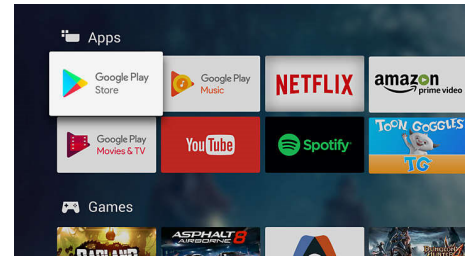

TV Content

Go beyond traditional TV programming with Google Play Store and Philips App Gallery. Experience endless movies, TV, music, apps and games online. More to love.

16GB of expandable memory

16GB of expandable memory means there is plenty of room to store all your favorite content and to install more apps.

DTS HD Premium Sound

DTS HD Premium Suite delivers high-end audio processing for better sound from your speakers. Preserving the purity of the original content, you'll enjoy immersive sound, deep bass and crystal clear dialog without any fluctuations, clipping, or distortion.