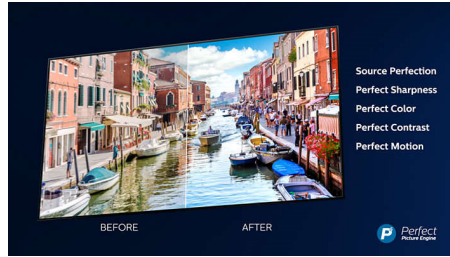

P5 Perfect Picture Engine

The Philips P5 engine delivers a picture as brilliant as the content you love. Details have noticeably more depth. Colors are vivid, while skin tones look natural. Contrast is so crisp you'll feel every detail. Motion is perfectly smooth.

Ultra HD Premium

The Ultra HD Premium certification on your Philips OLED TV is the promise of an incredibly lifelike 4K UHD picture for the content you love. You'll be captivated by greater brightness and contrast, and a wider colour gamut that unlocks millions of subtle shades. The HDR content you watch will come to life with more realistic depth and detail.