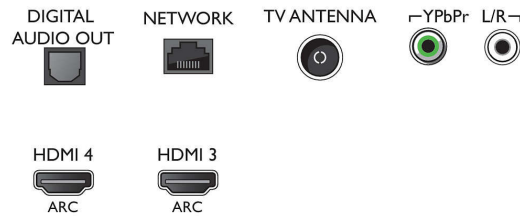

Connections

Side

Bottom

Issue date 2024-04-20

Version: 1.1.1

EAN: 87 18863 01794 4

© 2024 Koninklijke Philips N.V.
All Rights reserved.

Specifications are subject to change without notice. Trademarks are the property of Koninklijke Philips N.V. or their respective owners.