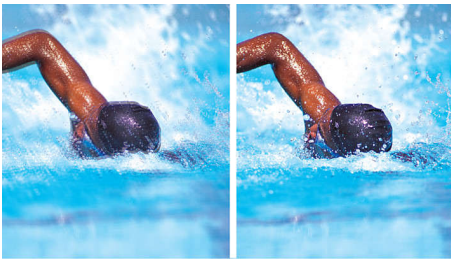

Exciting and lifelike sound

- Incredible Surround™ for enhanced audio enjoyment

For advanced performance

- DVI-D provides the best digital picture

PHILIPS

Highlights

LCD VGA display, 640 x 480p

This VGA display with state-of-the-art LCD screen technology has an enhanced resolution of 640 x 480p.

Progressive Scan

Progressive Scan doubles the vertical resolution of the image resulting in a noticeably sharper picture. Instead of sending a field comprising the odd lines to the screen first,

followed by the field with the even lines, both fields are written at one time. A full image is created instantaneously, using the maximum resolution. At such a speed, your eye perceives a sharper picture with no line structure.