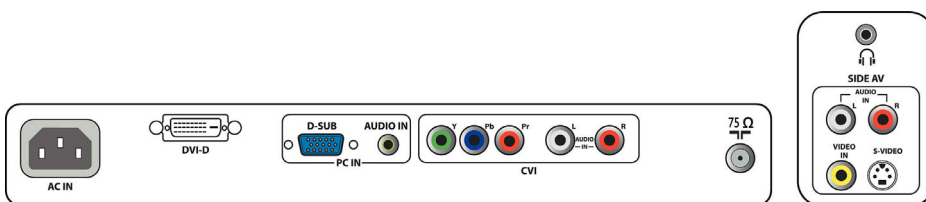

Loudspeakers

- Built-in speakers: 2

Connectivity

- AV 1: Audio L/R in, YPbPr
- Front / Side connections: Audio L/R in, CVBS in, Headphone Out, S-video in
- Other connections: DVI-D, PC Audio in, PC-In VGA

Power

- Mains power: 100-240V, 60-50 Hz
- Ambient temperature: 5 °C to 40 °C
- Power consumption: 70 W
- Standby power consumption: ≤ 2 W

Accessories

- Included accessories: Table top stand, Power cord, Quick start guide, User Manual, Warranty certificate, Remote Control, Batteries for remote control

Dimensions

- Set Width: 497 mm
- Set Height: 428 mm
- Set Depth: 80 mm
- Product weight: 7.5 kg
- Set width (with stand): 497 mm
- Set height (with stand): 472 mm
- Set depth (with stand): 218 mm
- Product weight (+stand): 8.55 kg
- Box width: 604 mm
- Box height: 566 mm
- Box depth: 222 mm
- Weight incl. Packaging: 10.4 kg
- Wall mount compatible: 100 x 100 mm