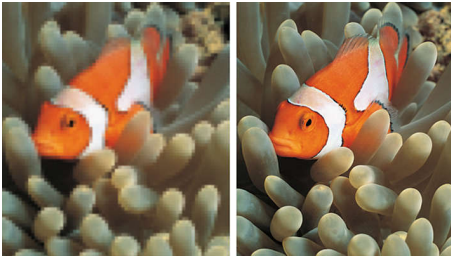

LCD TV
132 cm (52") Full HD 1080p

Highlights

Pixel Plus 2 HD

Pixel Plus 2 HD offers the unique combination of ultimate sharpness, natural detail, increased depth, vivid colors and smooth and natural motion from standard TV, High Definition signals and multimedia sources. Each pixel of the incoming picture is enhanced to better match the surrounding pixels, resulting in a more natural picture. Artifacts in compressed multimedia content are detected and reduced, ensuring that the picture is clean and razor sharp. Digital noise reduction ensures that the picture is perfectly smooth yet razor sharp.