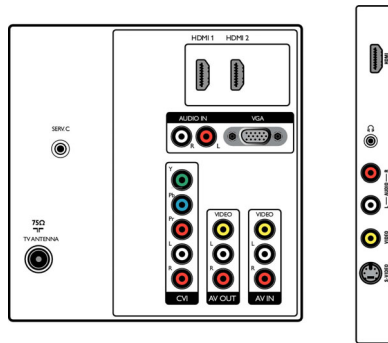

Specifications

Picture/Display

- Aspect ratio: Widescreen
- Diagonal screen size (inch): 52 inch
- Diagonal screen size (metric): 132 cm
- Panel resolution: 1920x1080p
- Brightness: 500 cd/m²
- Picture enhancement: Pixel Plus 2 HD, 3D Combfilter, Active Control + Light sensor, Contrast Plus, Digital Noise Reduction, Jagged Line

- Suppression, Luminance Transient Improver, Progressive scan, HD Natural Motion
- Display screen type: LCD Full HD W-UXGA Act. matrix
- Dynamic screen contrast: 33000:1
- Response time (typical): 6 ms
- Viewing angle: 176° (H) / 176° (V)
- Screen enhancement: Anti-Reflection coated screen

Supported Display Resolution

- Computer formats: 640 x 480, 60, 72, 75, 85Hz, 720 x 400, 70Hz, 800 x 600, 60, 72, 75, 85Hz, 1024 x 768, 60, 70, 75, 85Hz, 1280 x 768, 60Hz, 1280 x 1024, 60Hz, 1360 x 768, 60Hz
- Video formats: 480i, 60Hz, 480p, 60Hz, 576i, 50Hz, 576p, 50Hz, 720p, 50, 60Hz, 1080i, 50, 60Hz, 1080p, 24, 50, 60Hz, 1080p, 24, 25, 30Hz