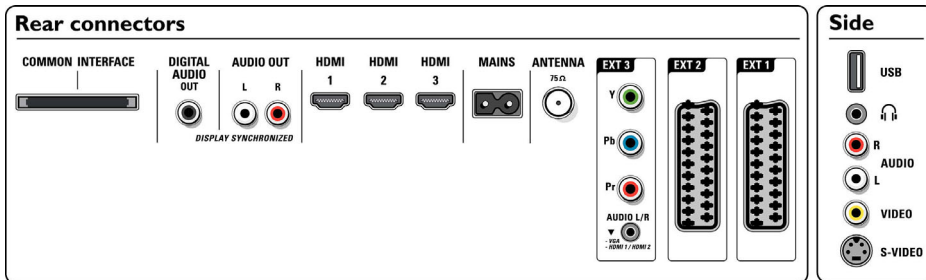

Picture/Display

- Aspect ratio: 16:9
- Diagonal screen size (inch): 42 inch
- Diagonal screen size (metric): 107 cm
- Colour cabinet: Anthracite dark
- Panel resolution: 1920 x 1080p
- Brightness: 550 cd/m²
- Picture enhancement: Perfect Pixel HD Engine, HD

Natural Motion, Dynamic contrast enhancement, 1080p 50/60 Hz processing, 1080p 24/25/30 Hz processing, 3/2 - 2/2 motion pull down, 3D Combfilter, Active Control + Light sensor, Jagged Line Suppression, Progressive scan, Pulse Killer Chip, Widescreen Plus, 100 Hz Clear LCD, Double frame rate

- Contrast ratio (typical): 1200:1
- Display screen type: LCD Full HD W-UXGA Act. matrix
- Dynamic screen contrast: 8000:1
- Response time (typical): 3 (BEW equiv.) ms
- Viewing angle: 176° (H)/176° (V)
- Screen enhancement: Anti-Reflection coated

screen

- Colour processing: 4 trillion colours (14-bit RGB)

Supported Display Resolution

- Computer formats: 640 x 480, 60 Hz, 800 x 600, 60 Hz, 1024 x 768, 60 Hz, 1280 x 768, 60 Hz, 1360 x 768, 60 Hz, 1920 x 1080i, 60 Hz, 1920 x 1080p, 60 Hz
- Video formats: 480i, 60 Hz, 480p, 60 Hz, 576i, 50 Hz, 576p, 50 Hz, 720p, 50, 60 Hz, 1080i, 50, 60 Hz, 1080p, 24, 25, 30 Hz, 1080p, 24, 50, 60 Hz

Tuner/Reception/Transmission

- Aerial Input: 75 ohm coaxial (IEC75)
- Tuner bands: Hyperband, S-Channel, UHF, VHF