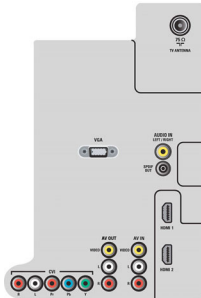

Specifications

Picture/Display

- Aspect ratio: Widescreen
- Diagonal screen size (inch): 47 inch
- Diagonal screen size (metric): 119 cm
- Panel resolution: 1920x1080p
- Brightness: 500 cd/m²
- Picture enhancement: Pixel Plus HD, 3/2 - 2/2 motion pull down, 3D Combfilter, Active Control + Light sensor, Color Enhancement, Contrast Plus,

- Digital Noise Reduction, Dynamic contrast, Luminance Transient Improver, Dynamic Noise Reduction, 1080p 24/25/30Hz processing, 1080p 50/60Hz processing, HD Natural Motion
- Display screen type: LCD Full HD W-UXGA Act. matrix
- Dynamic screen contrast: 50000:1
- Response time (typical): 5 ms

- Viewing angle: 178° (H) / 178° (V)
- Screen enhancement: Semi-glare

Supported Display Resolution

- Computer formats: 640 x 480, 60Hz, 720 x 400, 70Hz, 800 x 600, 60, 72, 75, 85Hz, 1024 x 768, 60, 70, 75, 85Hz, 1280 x 768, 60Hz, 1280 x 1024, 60Hz, 1360 x 768, 60Hz, 1600 x 1200, 60Hz, 1920

Rear connectors