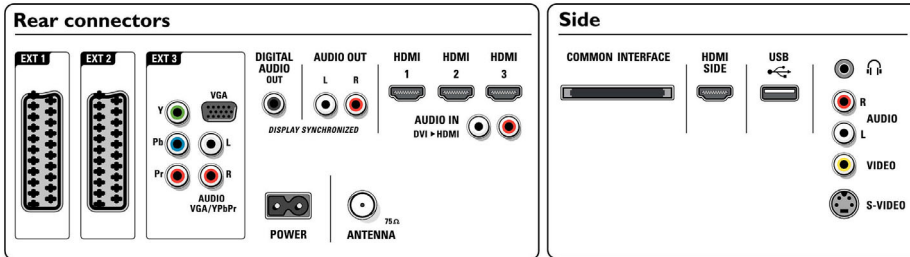

Picture/Display

- Aspect ratio: Widescreen
- Diagonal screen size (inch): 47 inch
- Diagonal screen size (metric): 119 cm
- Color cabinet: High gloss black deco front with black cabinet
- Panel resolution: 1920x1080p
- Brightness: 500 cd/m²
- Picture enhancement: Pixel Plus 3 HD, 3/2 - 2/2 motion pull down, 3D Combfilter, Active Control + Light sensor, Dynamic contrast enhancement, Progressive scan, 100Hz LCD, 1080p 24/25/30Hz processing, 1080p 50/60Hz processing, HD Natural Motion
- Display screen type: LCD Full HD W-UXGA Act.

- matrix
- Dynamic screen contrast: 30.000:1
- Response time (typical): 3 (BEV equiv.) ms
- Viewing angle: 176° (H) / 176° (V)
- Screen enhancement: Anti-Reflection coated screen
- Color processing: 4 trillion colors (14bit RGB)

Supported Display Resolution

- Computer formats: 640 x 480, 60Hz, 800 x 600, 60Hz, 1024 x 768, 60Hz, 1280 x 768, 60Hz, 1360 x 768, 60Hz, 1920 x 1080i, 60Hz, 1920 x 1080p, 60Hz
- Video formats: 480i, 60Hz, 480p, 60Hz, 576i, 50Hz,

576p, 50Hz, 720p, 50, 60Hz, 1080i, 50, 60Hz, 1080p, 24, 50, 60Hz, 1080p, 24, 25, 30Hz

Tuner/Reception/Transmission

- Aerial Input: 75 ohm coaxial (IEC75)
- Tuner bands: Hyperband, S-Channel, UHF, VHF
- TV system: DVB COFDM 2K/8K
- Digital TV: DVB Terrestrial *
- Video Playback: NTSC, SECAM, PAL

Multimedia Applications

- Multimedia connections: USB
- Playback Formats: MP3, Slideshow files (.alb), JPEG Still pictures, MPEG1, MPEG2