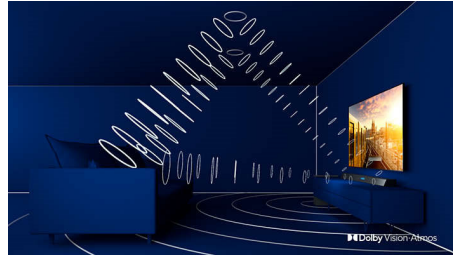

Dolby Vision + Dolby Atmos

Support for Dolby's premium sound and video formats means that the HDR content that you watch will look—and sound—glorious. You'll enjoy a picture that reflects the director's original intentions and experience spacious sound with real clarity and depth.

Slim, attractive design

Looking for a TV that fits with your room? This 4K smart TV is dressed for the occasion! The virtually bezel-free screen goes with just about any interior scheme. While the slim feet make it seem as if the screen is floating above your TV unit or table.