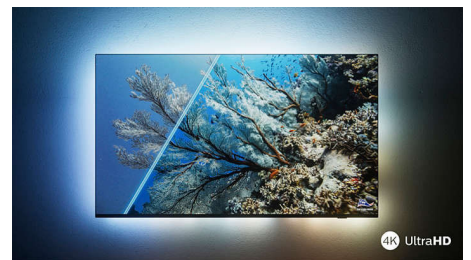

Supports all major HDR formats

Your Philips 4K UHD TV is compatible with all major HDR formats, including Dolby Vision. Whether it's a must-watch series or the latest video game, shadows will be deeper. Bright surfaces will shine. Colours will be truer.