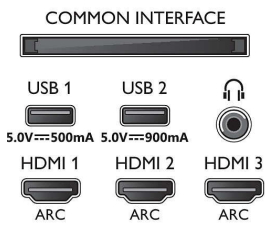

Picture/Display

- Aspect ratio: 16:9
- Diagonal screen size (inch): 55 inch
- Diagonal screen size (metric): 139 cm
- Display: 4K Ultra HD OLED

- Panel resolution: 3840 x 2160
- Picture engine: P5 Perfect Picture Engine
- Picture enhancement: Ultra Resolution, Dolby Vision, HDR10+, Perfect Natural Motion, ISF Colour Management, Micro Dimming Perfect, Wide Colour Gamut 99% DCI/P3
- Diagonal screen size (inch): 55 inch

Supported Display Resolution

- Computer inputs on all HDMI: HDR supported, HDR10+/HLG, HDR supported, HDR10/HLG, up

- to 4K UHD 3840 x 2160 @60 Hz
- Video inputs on all HDMI: HDR supported, HDR10/HLG (Hybrid Log Gamma), HDR10+/Dolby Vision, up to 4K UHD 3840 x 2160 @60 Hz

Connections

Side

Bottom

Specifications

- Teletext: 1000 page Hypertext
- HEVC support

Android TV

- OS: Android TV™ 9 (Pie)
- Pre-installed apps: Google Play Movies*, Google Play Music*, Google Search, YouTube, Amazon instant video, BBC iPlayer, Netflix, Amazon Prime Video, Disney+, Fitness App, Spotify
- Memory size (Flash): 16 GB*