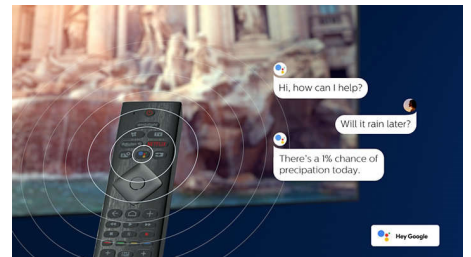

Slim, attractive design

Looking for a TV that fits with your room? This 4K smart TV is dressed for the occasion! The virtually bezel-free screen goes with just about any interior scheme. While the slim feet make it seem as if the screen is floating above your TV unit or table.

Simply smart. Android TV

Your Philips Android TV gives you the content you want—when you want it. You can customise the home screen to display your favourite apps, making it simple to start streaming the movies and shows you love. Or pick up where you left off.

AI voice control

Push a button on the remote to talk to the Google Assistant. Control the TV or Google Assistant-compatible smart home devices with your voice. Or ask Alexa to control the TV via Alexa-enabled devices.