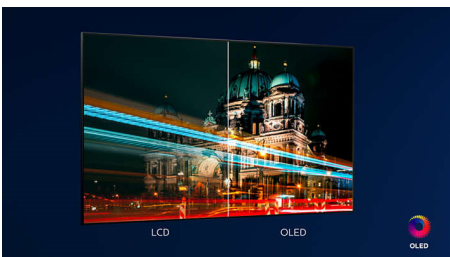

Philips OLED TV

With a Philips OLED TV, you get a wider viewing angle and a uniquely lifelike picture. Blacks are deeper. Colours are truer. Details in shadows and highlights are precisely reproduced. All major HDR formats are

supported. You'll feel the full power of every scene.