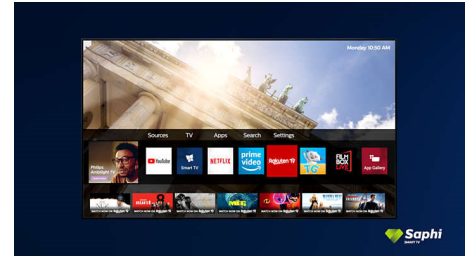

65PUT7805/56

Saphi Smart TV

SAPHI is a fast, intuitive operating system that makes your Philips Smart TV a real pleasure to use. Enjoy one-button access to a clear icon-based menu. Quickly navigate to popular Philips Smart TV apps including YouTube, Netflix, and more.