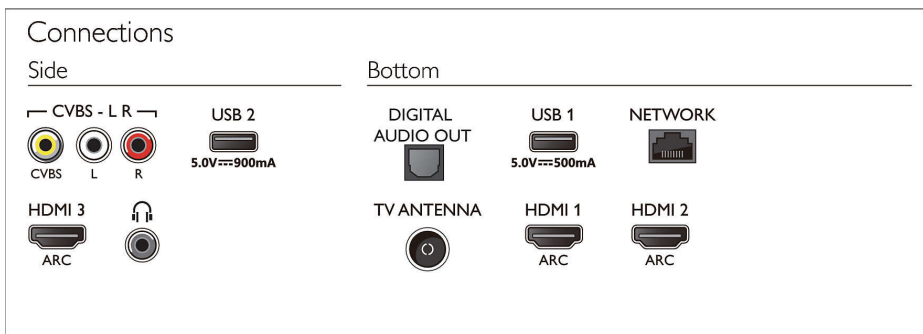

User Interaction

- Remote Control: with Keyboard

Processing

- Processing Power: Quad Core

Sound

- Output power (RMS): 20W
- Speaker configuration: 2x10W full range speaker
- Sound Enhancement: 5 Band Equalizer, A.I. Sound, Clear Dialogue, Dolby Atmos, Dolby Bass Enhancement, Dolby Volume Leveler, Night mode

Connectivity

- Number of HDMI connections: 3
- HDMI features: 4K, Audio Return Channel
- EasyLink (HDMI-CEC): Remote control pass-through, System audio control, System standby, One touch play
- Number of USBs: 2
- Wireless connection: Dual Band, Bluetooth 4.2, Wi-Fi 802.11n, 2x2, Dual band
- Other connections: Ethernet-LAN RJ-45, Headphone out, CVBS+Audio L/R in, Digital audio out (optical)
- HDCP 2.3: Yes on all HDMI

Power

- Mains power: AC 110 - 240 V 50/60Hz
- Ambient temperature: 5 °C to 35 °C
- Power Saving Features: Auto switch-off timer, Picture mute (for radio), Eco mode

65PUT7805/56

Accessories

- Included accessories: Remote Control, 2 x AAA Batteries, Table top stand, Power cord, Quick start guide, Legal and safety brochure

Dimensions

- Set Width: 1459 mm
- Set Height: 850 mm
- Set Depth: 86.4 mm
- Product weight: 27.0 kg
- Set width (with stand): 1459 mm
- Set height (with stand): 886 mm
- Set depth (with stand): 275 mm
- Product weight (+stand): 27.4 kg
- Box width: 1600.0 mm
- Box height: 995.0 mm
- Box depth: 170 mm
- Weight incl. Packaging: 29.7 kg
- Wall mount compatible: 400 x 200 mm

* EPG and actual visibility (up to 8 days) is country and operator dependent.

* The TV supports DVB reception for 'Free to air' broadcast. Specific DVB operators may not be supported. An up to date list can be found in the FAQ section of the Philips support website. For some operators Conditional Access and subscription are required. Contact your operator for more information.

* Philips TV Remote app and related functionalities vary per TV model, operator, and country, as well as smart device model and OS. For more details please visit: www.philips.com/TVRemoteapp.

* Smart TV app offerings vary per TV model and country. For more details please visit: www.philips.com/smarttv.

* Image depicted on the website are non-contractual pictures. Please always refer to the actual TV that are sold in the retail or stores.

* Amazon, Alexa and all related logos are trademarks of Amazon.com, Inc. or its affiliates. Amazon Alexa is available in selected languages and countries. Voice functions may be limited in some countries

Issue date 2023-08-21

Version: 14.0.1

EAN: 87 18863 02768 4

© 2023 Koninklijke Philips N.V.
All Rights reserved.

Specifications are subject to change without notice.
Trademarks are the property of Koninklijke Philips N.V.
or their respective owners.

www.philips.com