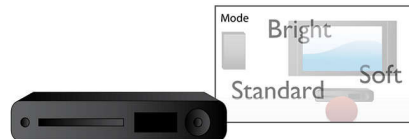

Crystal Clear III

Crystal Clear III combines a whole range of enhancements to provide a better picture. They include a 2D Comb filter, Dynamic contrast, Blue stretch and Green enhancement so that you always get the most natural looking colors.

2D Combfilter

The 2D comb filter separates chrominance (color) from luminance (brightness) information in the video signal for independent processing to improve picture resolution and minimize distortion.

Incredible Surround™

Incredible Surround is an audio technology from Philips that dramatically magnifies the sound field to immerse you in the audio. Using state-of-the-art electronic phase shifting, Incredible Surround mixes sounds from left and right in such a way that it expands the

virtual distance between the two speakers.

This wider spread greatly enhances the stereo effect and creates a more natural sound dimension. Incredible Surround allows you to experience total surround with greater depth and width of sound, without the use of additional speakers.

Compact and slim design

This design style emphasizes a slim, compact look that saves space and fits in anywhere.

PC input

With PC input you can connect your TV to a computer and use the TV as a PC monitor.

Smart Picture

Smart Picture provides the optimum picture settings for color, brightness, saturation, contrast, sharpness, and so on, to enhance your overall viewing experience at all times.

20PF5120/98