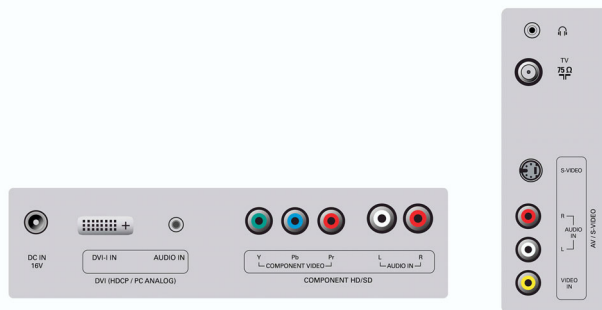

Connectivity

- AV 1: Audio L/R in, YPbPr (2fh)
- AV 2: Audio L/R in, CVBS, S-Video
- Front / Side connections: Headphone Out
- Other connections: DVI-I, PC Audio in, Antenna IEC75

Power

- Power supply: AC 90-240
- Ambient temperature: 5 °C to 40 °C
- Power consumption: 55 W
- Standby power consumption: < 1 W

Accessories

- Included accessories: Table top stand, Power cord, Quick start guide, Remote Control, User Manual

Dimensions

- Set Width: 506 mm
- Set Height: 444 mm
- Set Depth: 80 mm
- Product weight: 8.5 kg
- Width (with base): 506 mm
- Height (with base): 484 mm
- Depth (with base): 220 mm