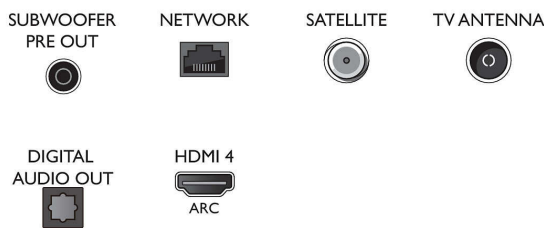

Specifications

Ambilight

- Ambilight Features: Built-in Ambilight+hue, Ambilight Music, Game Mode, Wall colour adaptive, Lounge mode, AmbiSleep, Sunrise Alarm
- Ambilight Version: 4 sided

Picture/Display

- Aspect ratio: 16:9
- Diagonal screen size (inch): 55 inch
- Diagonal screen size (metric): 139 cm
- Display: 4K Ultra HD OLED

- Panel resolution: 3840 x 2160
- Picture engine: P5 AI Perfect Picture Engine
- Picture enhancement: Ultra Resolution, Wide Colour Gamut 99% DCI/P3, Dolby Vision, HDR10+, Perfect Natural Motion, 6600 PPI, Super Resolution
- Diagonal screen size (inch): 55 inch

Supported Display Resolution

- Computer inputs on all HDMI: up to 4K UHD 3840 x 2160 @60 Hz, HDR supported, HDR10+/
  HLG, HDR supported, HDR10/HLG

- Video inputs on all HDMI: up to 4K UHD 3840 x 2160 @60 Hz, HDR supported, HDR10/HLG (Hybrid Log Gamma), HDR10+/Dolby Vision

Tuner/Reception/Transmission

- Digital TV: DVB-T/T2/T2-HD/C/S/S2
- Video Playback: PAL, SECAM
- MPEG Support: MPEG2, MPEG4
- TV Programme guide*: 8-day Electronic Programme Guide

Connections

Side

Bottom