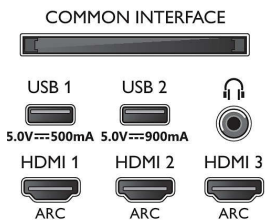

Specifications

Ambilight

- Ambilight Features: Built-in Ambilight+hue, Ambilight Music, Game Mode, Wall colour adaptive, Lounge mode, AmbiSleep, Sunrise Alarm
- Ambilight Version: 4 sided

Picture/Display

- Aspect ratio: 16:9
- Diagonal screen size (inch): 55 inch
- Diagonal screen size (metric): 139 cm
- Display: 4K Ultra HD OLED

- Panel resolution: 3840 x 2160
- Picture engine: P5 AI Perfect Picture Engine
- Picture enhancement: Ultra Resolution, Wide Colour Gamut 99% DCI/P3, Dolby Vision, HDR10+, Perfect Natural Motion, 6600 PPI, Super Resolution
- Diagonal screen size (inch): 55 inch

Supported Display Resolution

- Computer inputs on all HDMI: up to 4K UHD 3840 x 2160 @60 Hz, HDR supported, HDR10+/
  HLG, HDR supported, HDR10/HLG

- Video inputs on all HDMI: up to 4K UHD 3840 x 2160 @60 Hz, HDR supported, HDR10/HLG (Hybrid Log Gamma), HDR10+/Dolby Vision

Tuner/Reception/Transmission

- Digital TV: DVB-T/T2/T2-HD/C/S/S2
- Video Playback: PAL, SECAM
- MPEG Support: MPEG2, MPEG4
- TV Programme guide*: 8-day Electronic Programme Guide

Connections

Side