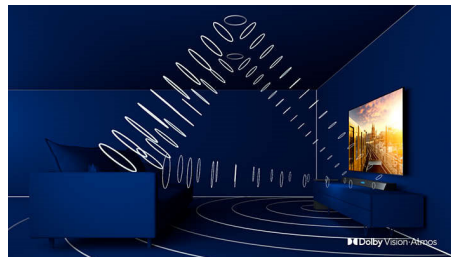

Dolby Vision and Dolby Atmos

Support for Dolby's premium sound and video formats means the HDR content you watch will look—and sound—gloriously real. Whether it's the latest streaming series or a Blu-Ray disc set, you'll enjoy contrast, brightness and colour that reflect the director's original intentions. And hear spacious sound with clarity, detail and depth.

Tactile harmony

Premium materials make all the difference to your Philips TV. Kvadrat's acoustically transparent wool-blend speaker fabric allows the sound to flow freely into the room. Responsibly sourced Muirhead leather and backlit keys add a sophisticated finish to the remote control.