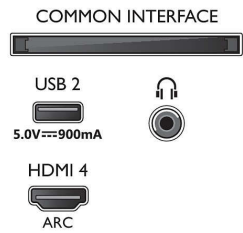

Specifications

Ambilight

- Ambilight Features: Built-in Ambilight+hue, Ambilight Music, Game Mode, Wall colour adaptive, Lounge mode, AmbiWakeup, AmbiSleep, Philips Wireless Home Speakers, Ambilight Aurora, Ambilight Boot-Up Animation
- Ambilight Version: 3 sided

Picture/Display

- Diagonal screen size (metric): 139 cm
- Display: 4K Ultra HD LED

- Panel resolution: 3840 x 2160
- Native refresh rate: 120 Hz
- Picture engine: P5 Perfect Picture Engine
- Picture enhancement: Micro Dimming Pro, HDR10+, Dolby Vision, Film-maker mode, Natural Motion, Wide Colour Gamut 90% DCI/P3, CalMAN Ready
- Diagonal screen size (inch): 55 inch

Display input resolution

- Resolution-Refresh rate: 576 p - 50 Hz, 640 x 480

- 60 Hz, 720 p - 50 Hz, 60 Hz, 2560 x 1440 - 60 Hz, 120 Hz, 1920 x 1080 p - 24 Hz, 25 Hz, 30 Hz, 50 Hz, 3840 x 2160 p - 24 Hz, 25 Hz, 30 Hz, 50 Hz, 60 Hz, 100 Hz, 120 Hz.

Tuner/Reception/Transmission

- Digital TV: DVB-T/T2/T2-HD/C/S/S2
- TV Programme guide*: 8-day Electronic Programme Guide
- Signal strength indication

Connections

Side