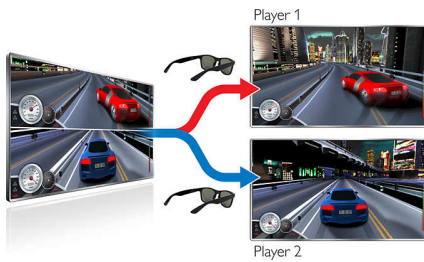

## Active 3D Max technology

Be enthralled by 3D movies in your own living room with the 3D Max. Enjoy real-life depth and stunning Full HD resolution thanks to the combination of the ultra-fast display and Active shutter glasses. With these 3D Max glasses and your 3D Max TV you can now start to enjoy 3D TV.

## 3D Max and Full HD 3D ready TV

These active 3D glasses will deliver you the Full HD 3D experience on all 3D Max TVs as well as on earlier Full HD 3D ready TVs.

## 3D Max Two Player Full Screen

With these 3D Max active glasses, your TV can deliver the ultimate Two Player Full Screen Gaming experience. In 2D two-player games,

each gamer usually sees their game on half the screen. Using 3D technology, each player can now enjoy the game in full screen at the same time, with just a click of a button on the glasses.

## Optimum lens coverage

The wide lens and subtle curvature fit most faces even for existing eyewear users. The additional hook at the top edge of the frame also helps to secure the Easy 3D glasses to your personal glasses.