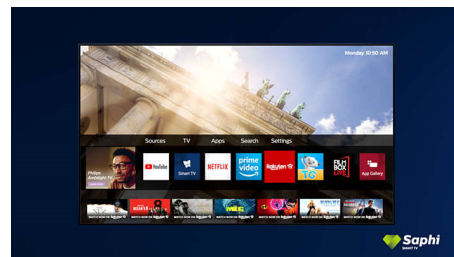

Saphi Smart TV

SAPHI is a fast, intuitive operating system that makes your Philips Smart TV a real pleasure to use. Enjoy one-button access to a clear icon-based menu. Quickly navigate to popular

Philips Smart TV apps including YouTube, Netflix and more.