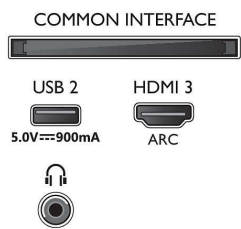

4K UHD LED Smart TV

146 cm (58") Ambilight TV Major HDR formats supported, P5 Perfect Picture Engine, Alexa built-in

58PUS7805/12

Specifications

Ambilight

- Ambilight Features: Ambilight Music, Built-in Ambilight+hue, Game Mode, Lounge mode, Wall colour adaptive
- Ambilight Version: 3 sided

Picture/Display

- Aspect ratio: 16:9
- Diagonal screen size (inch): 58 inch
- Diagonal screen size (metric): 146 cm
- Display: 4K Ultra HD LED
- Panel resolution: 3840 x 2160

- Picture engine: P5 Perfect Picture Engine
- Picture enhancement: Ultra Resolution, Dolby Vision, HDR10+, 1700 PPI, HLG (Hybrid Log Gamma)
- Diagonal screen size (inch): 58 inch

Supported Display Resolution

- Computer inputs on all HDMI: up to 4K UHD 3840 x 2160 @60 Hz, HDR supported, HDR10/HLG
- Video inputs on all HDMI: up to 4K UHD 3840 x 2160 @60 Hz, HDR supported, HDR10/HLG

(Hybrid Log Gamma), HDR10+/Dolby Vision

Tuner/Reception/Transmission

- Digital TV: DVB-T/T2/T2-HD/C/S/S2
- Video Playback: PAL, SECAM
- MPEG Support: MPEG2, MPEG4
- TV Programme guide*: 8-day Electronic Programme Guide
- Signal strength indication
- Teletext: 1000 page Hypertext
- HEVC support

Connections

Side