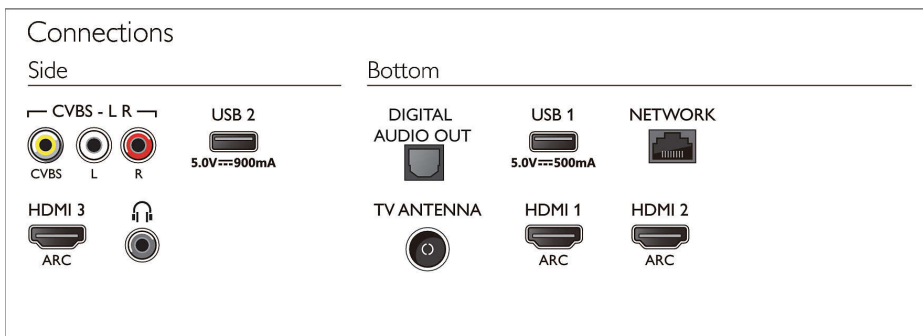

User Interaction

- Remote Control: with Keyboard

Processing

- Processing Power: Quad Core

Sound

- Output power (RMS): 20W
- Speaker configuration: 2x10W full range speaker
- Sound Enhancement: 5 Band Equalizer, A.I. Sound, Clear Dialogue, Dolby Atmos, Dolby Bass Enhancement, Dolby Volume Leveler, Night mode

Connectivity

- Number of HDMI connections: 3
- HDMI features: 4K, Audio Return Channel
- EasyLink (HDMI-CEC): Remote control pass-through, System audio control, System standby, One touch play
- Number of USBs: 2
- Wireless connection: Dual Band, Bluetooth 4.2, Wi-Fi 802.11n, 2x2, Dual band
- Other connections: Ethernet-LAN RJ-45, Headphone out, CVBS+Audio L/R in, Digital audio out (optical)
- HDCP 2.3: Yes on all HDMI

Power

- Mains power: AC 110 - 240 V 50/60Hz
- Ambient temperature: 5 °C to 35 °C
- Power Saving Features: Auto switch-off timer, Picture mute (for radio), Eco mode

Accessories

- Included accessories: Remote Control, 2 x AAA Batteries, Table top stand, Power cord, Quick start guide, Legal and safety brochure

Dimensions

- Set Width: 1581 mm
- Set Height: 894 mm
- Set Depth: 86 mm
- Product weight: 27.6 kg
- Set width (with stand): 1581 mm
- Set height (with stand): 912.4 mm
- Set depth (with stand): 299.4 mm
- Product weight (+stand): 28.2 kg
- Box width: 1757 mm
- Box height: 1025 mm
- Box depth: 181 mm
- Weight incl. Packaging: 32.7 kg
- Wall mount compatible: 400 x 200 mm

* EPG and actual visibility (up to 8 days) is country and operator dependent.

* The TV supports DVB reception for 'Free to air' broadcast. Specific DVB operators may not be supported. An up to date list can be found in the FAQ section of the Philips support website. For some operators Conditional Access and subscription are required. Contact your operator for more information.

* Philips TV Remote app and related functionalities vary per TV model, operator, and country, as well as smart device model and OS. For more details please visit: www.philips.com/TVRemoteapp.

* Smart TV app offerings vary per TV model and country. For more details please visit: www.philips.com/smarttv.

* Image depicted on the website are non-contractual pictures. Please always refer to the actual TV that are sold in the retail or stores.

* Amazon, Alexa and all related logos are trademarks of Amazon.com, Inc. or its affiliates. Amazon Alexa is available in selected languages and countries. Voice functions may be limited in some countries

Issue date 2023-08-21

Version: 11.1.1

EAN: 87 18863 02766 0

© 2023 Koninklijke Philips N.V.
All Rights reserved.

Specifications are subject to change without notice. Trademarks are the property of Koninklijke Philips N.V. or their respective owners.

www.philips.com