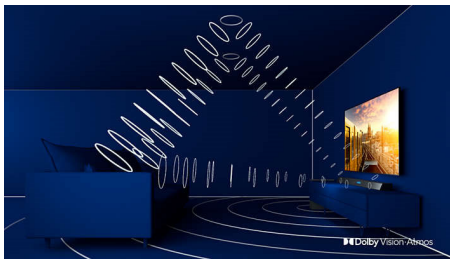

Dolby Vision and Dolby Atmos

Support for Dolby's premium sound and video formats means the HDR content you watch will look-and sound-gloriously real. Whether it's the latest streaming series or a Blu-Ray disc set, you'll enjoy contrast, brightness, and color that reflect the director's original intentions.

And hear spacious sound with clarity, detail, and depth.

4K LED TV

With four times the resolution of conventional Full HD, Ultra HD lights up your screen with over 8 million pixels and our unique Ultra Resolution Upscaling technology. Experience improved images regardless of the original content, and enjoy a sharper picture with superior depth, contrast, natural motion and vivid details.