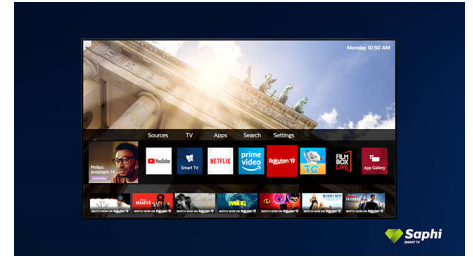

70PUT7805/98

Saphi Smart TV

SAPHI is a fast, intuitive operating system that makes your Philips Smart TV a real pleasure to use. Enjoy one-button access to a clear icon-based menu. Quickly navigate to popular Philips Smart TV apps including YouTube, Netflix, and more.