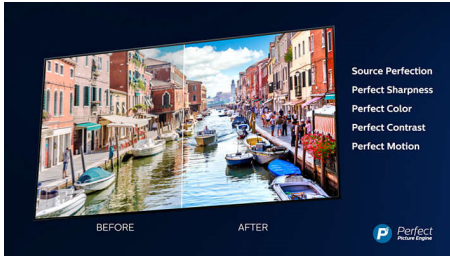

4K UHD LED Smart TV

178 cm (70") DOLBY VISION and DOLBY ATMOS, Major HDR formats supported, P5 Perfect Picture Engine

Highlights

P5 Perfect Picture Engine

The Philips P5 Perfect Picture Engine delivers an image as brilliant as the content you love. Details have noticeably more depth. Colours are vivid, while skin tones look natural. Contrast is so crisp you'll feel every detail. And motion is so smooth that you'll never lose sight of the ball, no matter how fast the play.