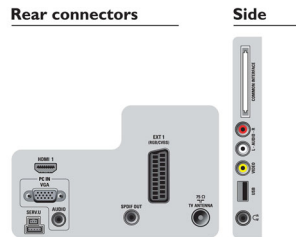

Specifications

Picture/Display

- Aspect ratio: Widescreen
- Diagonal screen size (inch): 22 inch
- Diagonal screen size (metric): 56 cm
- Colour cabinet: Dark Blue tint decor front with high gloss black cabinet
- Panel resolution: 1366 x 768p
- Brightness: 300 cd/m²
- Picture enhancement: 3/2 - 2/2 motion pull down,

- 3D Combfilter, 3D MA deinterlacing, Active Control, Colour Enhancement, Colour Transient Improvement, Digital Crystal Clear, Digital Noise Reduction, Dynamic contrast enhancement, Luminance Transient Improver, Progressive scan, Sharpness Adjustment, Automatic skin tone correction, 1080p 24/25/30 Hz processing, 1080p 50/60 Hz processing
- Display screen type: LCD WXGA+ Active Matrix

- TFT
- Dynamic screen contrast: 150,000:1
- Response time (typical): 5 ms
- Viewing angle: 170° (H)/160° (V)
- Peak Luminance ratio: 65 %
- Screen enhancement: Anti-Reflection coated screen