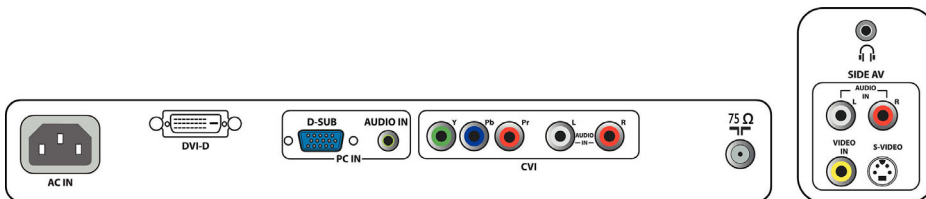

- Remote control type: RC2023611/01B
- Teletext: 1000 page Smart Text
- Teletext enhancements: Program information Line

Sound

- Output power (RMS): 2 x 3W
- Sound System: Mono, Nicam Stereo, Stereo
- Sound Enhancement: Incredible Surround

Loudspeakers

- Built-in speakers: 2

Connectivity

- AV 1: Audio L/R in, YPbPr
- Front / Side connections: Audio L/R in, CVBS in, Headphone Out, S-video in
- Other connections: DVI-D, PC Audio in, PC-In VGA

Power

- Mains power: 100-240V, 60-50 Hz
- Ambient temperature: 5 °C to 40 °C
- Power consumption: 70 W
- Standby power consumption: ≤ 2 W

Accessories

- Included accessories: Table top stand, Power cord, Quick start guide, User Manual, Warranty certificate, Remote Control, Batteries for remote control

Dimensions

- Set Width: 497 mm
- Set Height: 428 mm
- Set Depth: 80 mm
- Product weight: 7.5 kg
- Set width (with stand): 497 mm
- Set height (with stand): 472 mm
- Set depth (with stand): 218 mm
- Product weight (+stand): 8.55 kg
- Box width: 548 mm
- Box height: 566 mm
- Box depth: 222 mm
- Weight incl. Packaging: 10.4 kg
- Wall mount compatible: 100 x 100 mm

Issue date 2023-08-21

Version: 2.1.16

EAN: 87 12581 31811 6

© 2023 Koninklijke Philips N.V.
All Rights reserved.

Specifications are subject to change without notice.
Trademarks are the property of Koninklijke Philips N.V.
or their respective owners.

www.philips.com