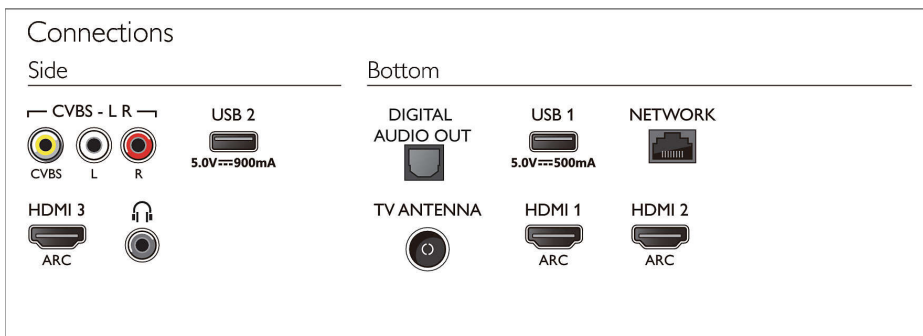

User Interaction

- Remote Control: with Keyboard

Processing

- Processing Power: Quad Core

Sound

- Output power (RMS): 20W
- Speaker configuration: 2x10W full range speaker
- Sound Enhancement: 5 Band Equalizer, A.I. Sound, Clear Dialogue, Dolby Atmos, Dolby Bass Enhancement, Dolby Volume Leveler, Night mode

Connectivity

- Number of HDMI connections: 3
- HDMI features: 4K, Audio Return Channel
- EasyLink (HDMI-CEC): Remote control pass-through, System audio control, System standby, One touch play
- Number of USBs: 2
- Wireless connection: Dual Band, Bluetooth 4.2, Wi-Fi 802.11n, 2x2, Dual band
- Other connections: Ethernet-LAN RJ-45, Headphone out, CVBS+Audio L/R in, Digital audio out (optical)
- HDCP 2.3: Yes on all HDMI

Power

- Mains power: AC 110 - 240 V 50/60Hz
- Ambient temperature: 5 °C to 35 °C
- Power Saving Features: Auto switch-off timer, Picture mute (for radio), Eco mode

65PUT7805/56

Accessories

- Included accessories: Remote Control, 2 x AAA Batteries, Table top stand, Power cord, Quick start guide, Legal and safety brochure

Dimensions

- Set Width: 1459 mm
- Set Height: 850 mm
- Set Depth: 86.4 mm
- Product weight: 27.0 kg
- Set width (with stand): 1459 mm
- Set height (with stand): 886 mm
- Set depth (with stand): 275 mm
- Product weight (+stand): 27.4 kg
- Box width: 1600.0 mm
- Box height: 995.0 mm
- Box depth: 170 mm
- Weight incl. Packaging: 29.7 kg
- Wall mount compatible: 400 x 200 mm

* EPG and actual visibility (up to 8 days) is country and operator dependent.

* The TV supports DVB reception for 'Free to air' broadcast. Specific DVB operators may not be supported. An up to date list can be found in the FAQ section of the Philips support website. For some operators Conditional Access and subscription are required. Contact your operator for more information.

* Philips TV Remote app and related functionalities vary per TV model, operator, and country, as well as smart device model and OS. For more details please visit: www.philips.com/TVRemoteapp.

* Smart TV app offerings vary per TV model and country. For more details please visit: www.philips.com/smarttv.

* Image depicted on the website are non-contractual pictures. Please always refer to the actual TV that are sold in the retail or stores.

* Amazon, Alexa and all related logos are trademarks of Amazon.com, Inc. or its affiliates. Amazon Alexa is available in selected languages and countries. Voice functions may be limited in some countries

Issue date 2023-08-21

Version: 14.0.1

EAN: 87 18863 02768 4

© 2023 Koninklijke Philips N.V.
All Rights reserved.

Specifications are subject to change without notice.
Trademarks are the property of Koninklijke Philips N.V.
or their respective owners.

www.philips.com