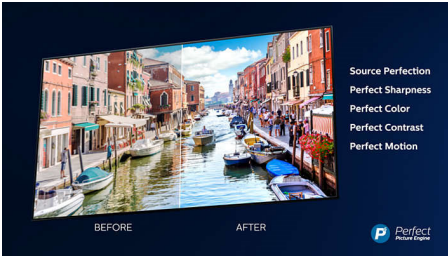

4K UHD LED Smart TV

164 cm (65") DOLBY VISION and DOLBY ATMOS, Major HDR formats supported, P5 Perfect Picture Engine

Highlights

P5 Perfect Picture Engine

The Philips P5 Perfect Picture Engine delivers an image as brilliant as the content you love. Details have noticeably more depth. Colours are vivid, while skin tones look natural. Contrast is so crisp you'll feel every detail. And motion is so smooth that you'll never lose sight of the ball, no matter how fast the play.