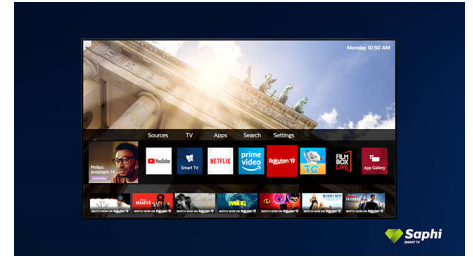

65PUT7805/56

Saphi Smart TV

SAPHI is a fast, intuitive operating system that makes your Philips Smart TV a real pleasure to use. Enjoy one-button access to a clear icon-based menu. Quickly navigate to popular Philips Smart TV apps including YouTube, Netflix, and more.