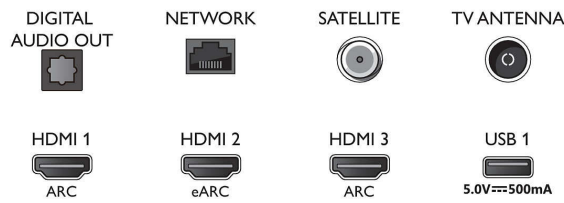

Picture/Display

- Aspect ratio: 16:9
- Diagonal screen size (inch): 50 inch
- Diagonal screen size (metric): 126 cm

- Display: 4K Ultra HD LED
- Panel resolution: 3840 x 2160
- Picture engine: P5 Perfect Picture Engine
- Picture enhancement: Ultra Resolution, Dolby Vision, HDR10+, ISF image calibration, Micro Dimming Pro
- Diagonal screen size (inch): 50 inch

Tuner/Reception/Transmission

- Digital TV: DVB-T/T2/T2-HD/C/S/S2
- Video Playback: PAL, SECAM
- MPEG Support: MPEG2, MPEG4
- TV Programme guide*: 8-day Electronic

Connections

Side

Bottom

Specifications

- Programme Guide
- Signal strength indication
- Teletext: 1000 page Hypertext
- HEVC support