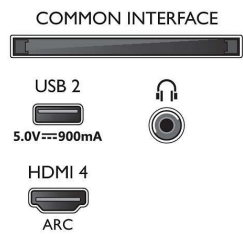

4K UHD Android TV

4 sided Ambilight TV Major HDR formats supported, P5 Perfect Picture Engine, 126 cm (50") Android TV

50PUS9006/12

Specifications

Ambilight

- Ambilight Features: Built-in Ambilight+hue, Ambilight Music, Game Mode, Wall colour adaptive, Lounge mode, AmbiWakeup, AmbiSleep, Philips Wireless Home Speakers
- Ambilight Version: 4 sided

Picture/Display

- Aspect ratio: 16:9
- Diagonal screen size (inch): 50 inch
- Diagonal screen size (metric): 126 cm

- Display: 4K Ultra HD LED
- Panel resolution: 3840 x 2160
- Picture engine: P5 Perfect Picture Engine
- Picture enhancement: Ultra Resolution, Dolby Vision, HDR10+, ISF image calibration, Micro Dimming Pro
- Diagonal screen size (inch): 50 inch

Supported Display Resolution

- Computer inputs on all HDMI: HDR supported, HDR10/HLG, up to 4K UHD

3840 x 2160 @60 Hz, HDR supported, HDR10+/HLG

- Video inputs on all HDMI: up to 4K UHD 3840 x 2160 @60 Hz, HDR supported, HDR10/HLG (Hybrid Log Gamma), HDR10+/Dolby Vision

Tuner/Reception/Transmission

- Digital TV: DVB-T/T2/T2-HD/C/S/S2
- Video Playback: PAL, SECAM
- MPEG Support: MPEG2, MPEG4
- TV Programme guide*: 8-day Electronic

Connections

Side