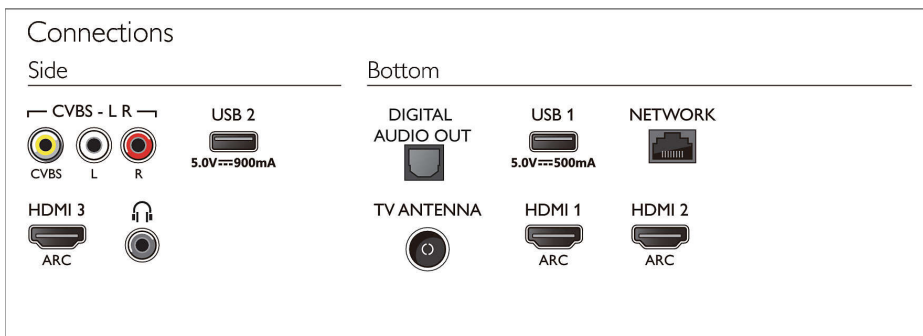

User Interaction

- Remote Control: with Keyboard

Processing

- Processing Power: Quad Core

Sound

- Output power (RMS): 20W
- Speaker configuration: 2x10W full range speaker
- Sound Enhancement: 5 Band Equalizer, A.I. Sound, Clear Dialogue, Dolby Atmos, Dolby Bass Enhancement, Dolby Volume Leveler, Night mode

Connectivity

- Number of HDMI connections: 3
- HDMI features: 4K, Audio Return Channel
- EasyLink (HDMI-CEC): Remote control pass-through, System audio control, System standby, One touch play
- Number of USBs: 2
- Wireless connection: Dual Band, Bluetooth 4.2, Wi-Fi 802.11n, 2x2, Dual band
- Other connections: Ethernet-LAN RJ-45, Headphone out, CVBS+Audio L/R in, Digital audio out (optical)
- HDCP 2.3: Yes on all HDMI

Power

- Mains power: AC 110 - 240 V 50/60Hz
- Ambient temperature: 5 °C to 35 °C
- Power Saving Features: Auto switch-off timer, Picture mute (for radio), Eco mode

55PUT7805/98

Accessories

- Included accessories: Remote Control, 2 x AAA Batteries, Table top stand, Power cord, Quick start guide, Legal and safety brochure

Dimensions

- Set Width: 1236.6 mm
- Set Height: 723.6 mm
- Set Depth: 79.9 mm
- Product weight: 16.1 kg
- Set width (with stand): 1236.6 mm
- Set height (with stand): 742 mm
- Set depth (with stand): 235.4 mm
- Product weight (+stand): 16.4 kg
- Box width: 1360 mm
- Box height: 860 mm
- Box depth: 160 mm
- Weight incl. Packaging: 20.5 kg
- Wall mount compatible: 300 x 200 mm

* EPG and actual visibility (up to 8 days) is country and operator dependent.

* The TV supports DVB reception for 'Free to air' broadcast. Specific DVB operators may not be supported. An up to date list can be found in the FAQ section of the Philips support website. For some operators Conditional Access and subscription are required. Contact your operator for more information.

* Philips TV Remote app and related functionalities vary per TV model, operator, and country, as well as smart device model and OS. For more details please visit: www.philips.com/TVRemoteapp.

* Smart TV app offerings vary per TV model and country. For more details please visit: www.philips.com/smarttv.

* Image depicted on the website are non-contractual pictures. Please always refer to the actual TV that are sold in the retail or stores.

* Amazon, Alexa and all related logos are trademarks of Amazon.com, Inc. or its affiliates. Amazon Alexa is available in selected languages and countries. Voice functions may be limited in some countries

Issue date 2023-08-21

Version: 12.1.1

EAN: 87 18863 02764 6

© 2023 Koninklijke Philips N.V.
All Rights reserved.

Specifications are subject to change without notice. Trademarks are the property of Koninklijke Philips N.V. or their respective owners.

www.philips.com