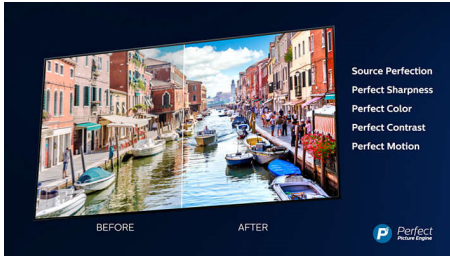

4K UHD LED Smart TV

139 cm (55") DOLBY VISION and DOLBY ATMOS, Major HDR formats supported, P5 Perfect Picture Engine

Highlights

P5 Perfect Picture Engine

The Philips P5 Perfect Picture Engine delivers an image as brilliant as the content you love. Details have noticeably more depth. Colours are vivid, while skin tones look natural. Contrast is so crisp you'll feel every detail. And motion is so smooth that you'll never lose sight of the ball, no matter how fast the play.