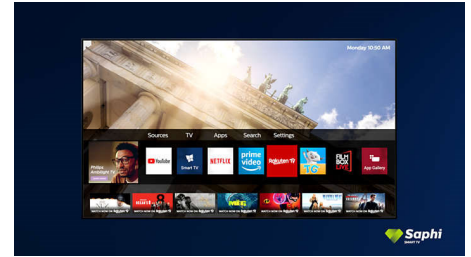

### Saphi Smart TV

SAPHI is a fast, intuitive operating system that makes your Philips Smart TV a real pleasure to use. Enjoy one-button access to a clear icon-based menu. Quickly navigate to popular Philips Smart TV apps including YouTube, Netflix, and more.