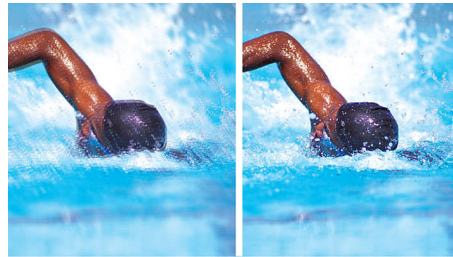

HD Ready

Enjoy the exceptional picture quality of High Definition pictures and be fully prepared for HD sources like HDTV set-top boxes and Blu-ray discs. HD Ready is a protected label that offers picture quality beyond that of progressive scan. It conforms to strict standards laid out by EICTA to offer an HD screen that displays the benefits of the resolution and picture quality of a High Definition signal. It has a universal connection for both analogue YPbPr and uncompressed Digital connection of DVI or HDMI, supporting HDCP. It can display 720p, and 1080i signals at 50 and 60 Hz.

Progressive Scan

Progressive Scan doubles the vertical resolution of the image resulting in a noticeably sharper picture. Instead of sending a field comprising the odd lines to the screen first, followed by the field with the even lines, it writes both fields at the same time. A full image is created instantaneously, using the maximum resolution. At such a speed, your eye perceives a sharper picture with no line structure.