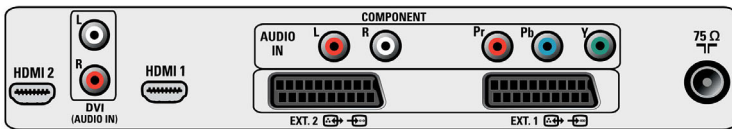

- Teletext: 500-page Smart Text
- VESA Mount: Vesa compliant
- Picture in Picture: Picture in graphics
- Teletext enhancements: Programme information Line

Sound

- Equalizer: 5-bands
- Output power (RMS): 2 x 15 W
- Sound System: Virtual Dolby Surround
- Sound Enhancement: Dynamic Bass Enhancement

Loudspeakers

- Built-in speakers: 2

Connectivity

- Front/Side connections: Audio L/R in, CVBS in, Headphones Out, S-video in
- Ext 1 Scart: Audio L/R, CVBS in/out, RGB
- Ext 2 Scart: Audio L/R, CVBS in/out, S-video in
- Ext 3: YPbPr
- Ext 4: HDMI
- Ext 5: HDMI

Power

- Mains power: AC 220-240 V +/- 10%
- Ambient temperature: 5°C to 40°C
- Power consumption: 246 W
- Standby power consumption: 0.82 W

Accessories

- Included accessories: Tabletop stand, RF antenna cable, Power cord, Quick start guide, User Manual, Registration card, Warranty certificate, Remote Control
- Optional accessories: Floor stand

Dimensions

- Set Width: 1237 mm
- Set Height: 688 mm
- Set Depth: 110 mm
- Product weight: 31.5 kg
- Set height (with stand): 734 mm
- Set depth (with stand): 280 mm
- Weight incl. Packaging: 39 kg
- Stand width: 820 mm
- Stand height: 45 mm
- Stand depth: 280 mm
- Wall-mount compatible: 800 x 400 mm

Issue date 2023-08-21

Version: 6.0.8

EAN: 87 10895 97535 3

© 2023 Koninklijke Philips N.V.
All Rights reserved.

Specifications are subject to change without notice.
Trademarks are the property of Koninklijke Philips N.V.
or their respective owners.

www.philips.com