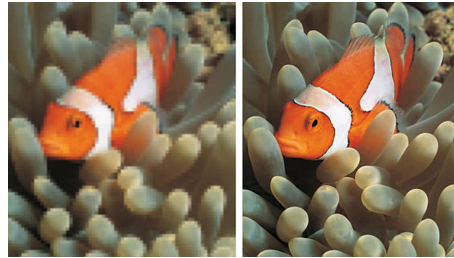

Pixel Plus 2 HD

Pixel Plus 2 HD offers the unique combination of ultimate sharpness, natural detail, increased depth, vivid colours and smooth and natural motion from standard TV, High Definition signals and multimedia sources. Each pixel of the incoming picture is enhanced to better match the surrounding pixels, resulting in a more natural picture. Artefacts in compressed multimedia content are detected and reduced, ensuring that the picture is clean and razor sharp. Digital noise reduction ensures that the picture is perfectly smooth yet razor sharp.

Digital Natural Motion

Philips invented Digital Natural Motion to eliminate juddering effects that are visible with moving picture content. Digital Natural Motion estimates motion in the picture and corrects juddering movements in both broadcast and recorded movie material (such as DVD). The resulting smooth motion reproduction and excellent sharpness take the viewing experience to a higher level.

colours and contrast

Vibrant and natural images from the most advanced colour processing. The 3 colour channels (RGB) are optimised using 10-bit

52PFL7762D/05

RGB processing technology resulting in a total of 28.9 billion colours. It produces vibrant colours while retaining excellent sharpness together with excellent black level and accurate rendition of dark shades and colours to give a bright, lifelike picture with high contrast and vibrant colours

Incredible Surround™

Incredible Surround is an audio technology from Philips that dramatically magnifies the sound field to immerse you in the audio. Using state-of-the-art electronic phase shifting, Incredible Surround mixes sounds from left and right in such a way that it expands the virtual distance between the two speakers. This wider spread greatly enhances the stereo effect and creates a more natural sound dimension. Incredible Surround allows you to experience total surround with greater depth and width of sound, without the use of additional speakers.

BBE

BBE high definition sound is the core sound enhancement technology (licensed by BBE Sound) that will enable you to experience real natural music and speech intelligibility with rich and clear audible vocals.

3 HDMI inputs

HDMI makes an uncompressed digital RGB connection from the source to the screen. By eliminating conversion to an analogue signal, it delivers an unblemished image. The non-degraded signal reduces flicker and leads to a clearer picture. HDMI intelligently communicates the highest output resolution with the source device. The HDMI input is fully backwards-compatible with DVI sources but includes digital audio. HDMI uses HDCP copy protection. With 3 HDMI inputs you can connect multiple HD sources, such as an HD set-top box and a Blu-ray player. Your TV is fully prepared for the HD future.