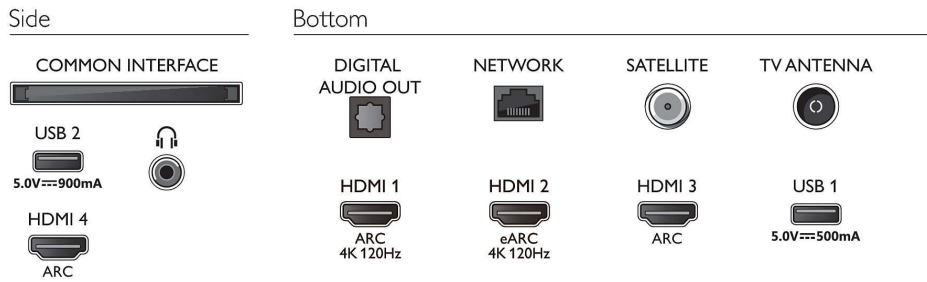

Specifications

Ambilight

- Ambilight Features: Built-in Ambilight+hue, Ambilight Music, Game Mode, Wall colour adaptive, Lounge mode, AmbiWakeup, AmbiSleep, Philips Wireless Home Speakers, Ambilight Aurora, Ambilight Boot-Up Animation
- Ambilight Version: 3 sided

Picture/Display

- Diagonal screen size (metric): 126 cm
- Display: 4K Ultra HD LED

- Panel resolution: 3840 x 2160
- Native refresh rate: 120 Hz
- Picture engine: P5 Perfect Picture Engine
- Picture enhancement: Dolby Vision, HDR10+, Micro Dimming Pro, Film-maker mode, Natural Motion, Wide Colour Gamut 90% DCI/P3, CalMAN Ready
- Diagonal screen size (inch): 50 inch

Display input resolution

- Resolution-Refresh rate: 576 p - 50 Hz, 640 x 480

- 60 Hz, 720 p - 50 Hz, 60 Hz, 2560 x 1440 - 60 Hz, 120 Hz, 1920 x 1080 p - 24 Hz, 25 Hz, 30 Hz, 50 Hz, 3840 x 2160 p - 24 Hz, 25 Hz, 30 Hz, 50 Hz, 60 Hz, 100 Hz, 120 Hz.

Tuner/Reception/Transmission

- Digital TV: DVB-T/T2/T2-HD/C/S/S2
- TV Programme guide*: 8-day Electronic Programme Guide
- Signal strength indication

Connections