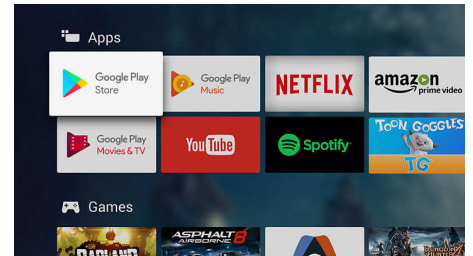

TV Content

Go beyond traditional TV programming with Google Play Store and Philips App Gallery. Experience endless movies, TV, music, apps and games online. More to love.

16GB of expandable memory

16GB of expandable memory means there is plenty of room to store all your favorite content and to install more apps.

DTS HD Premium Sound

DTS HD Premium Suite delivers high-end audio processing for better sound from your speakers. Preserving the purity of the original content, you'll enjoy immersive sound, deep bass and crystal clear dialog without any fluctuations, clipping, or distortion.