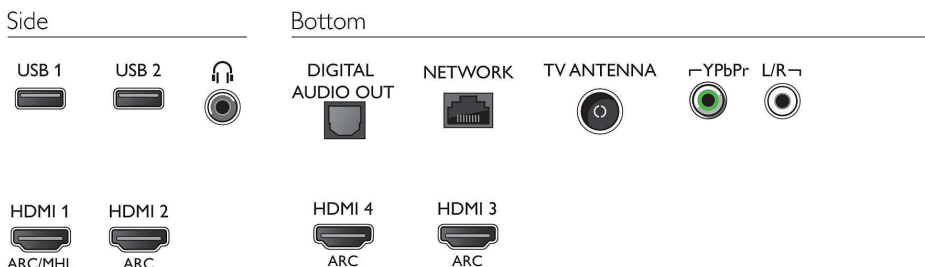

Processing

- Processing Power: Quad Core

Sound

- Output power (RMS): 50W
- Sound Enhancement: Clear Sound, Smart Sound, DTS-HD Premium Sound
- Sound Features: Triple ring technology

Connectivity

- Number of HDMI connections: 4
- HDMI features: 4K, Audio Return Channel
- Number of component in (YPbPr): 1
- EasyLink (HDMI-CEC): Remote control pass-through, System audio control, System standby, One touch play
- Number of USBs: 2
- Wireless connection: Dual Band, Wi-Fi 802.11ac 2x2 integrated
- Other connections: Antenna IEC75, Digital audio out (optical), Ethernet-LAN RJ-45, Audio L/R in, Headphone out
- HDCP 2.2: Yes on all HDMI

Power

- Mains power: AC 220 - 240 V 50/60Hz

- Ambient temperature: 5 °C to 35 °C
- Power Saving Features: Auto switch-off timer, Light sensor, Picture mute (for radio)

Accessories

- Included accessories: 2 x AA Batteries, Legal and safety brochure, Mini-jack to L/R cable, Mini-jack to YPbPr cable, Power cord, Quick start guide, Remote Control, Table top stand

Dimensions

- Set Width: 1227.8 mm
- Set Height: 705.6 mm
- Set Depth: 49.3 mm
- Product weight: 20.8 kg
- Set width (with stand): 1227.8 mm
- Set height (with stand): 712.8 mm
- Set depth (with stand): 230.0 mm
- Product weight (+stand): 21.1 kg
- Box width: 1400 mm
- Box height: 867 mm
- Box depth: 160 mm
- Weight incl. Packaging: 26.5 kg
- Wall mount compatible: 300 x 300 mm

Connections

Issue date 2024-04-20

Version: 5.2.1

EAN: 87 18863 01793 7

© 2024 Koninklijke Philips N.V.
All Rights reserved.

Specifications are subject to change without notice. Trademarks are the property of Koninklijke Philips N.V. or their respective owners.

www.philips.com

* EPG and actual visibility (up to 8 days) is country and operator dependent.
* Android App offerings vary per country. For more details please visit your local Google Play Store.
* The TV supports DVB reception for 'Free to air' broadcast. Specific DVB operators may not be supported. An up to date list can be found in the FAQ section of the Philips support website. For some operators Conditional Access and subscription are required. Contact your operator for more information.
* Philips TV Remote app and related functionalities vary per TV model, operator, and country, as well as smart device model and OS. For more details please visit: www.philips.com/TVRemoteapp.
* Smart TV app offerings vary per TV model and country. For more details please visit: www.philips.com/smarttv.
* Its functionality is subject to ChromeCast built-in apps and smart devices. For more details, please visit ChromeCast built-in product pages.
* Google Assistant built-in will come as a software update for 2018 Android TVs.