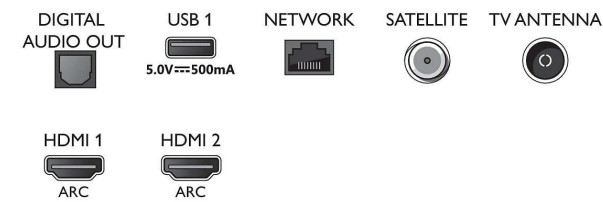

Smart TV Features

- User Interaction: SimplyShare, Screen mirroring

Connections

Side

Bottom

4K UHD LED Smart TV

139 cm (55") Ambilight TV Major HDR formats supported, P5 Perfect Picture Engine, Alexa built-in

55PUS7855/12

Specifications

- Interactive TV: HbbTV
- Programme: Pause TV, USB recording*
- SmartTV apps*: Online video stores, Open Internet browser, TV on demand, YouTube, Netflix TV
- Ease of Installation: Auto detect Philips devices, Network installation wizard, Settings assistant wizard
- Ease of Use: One-stop smart menu button, On-screen user manual
- Firmware upgradeable: Firmware auto upgrade wizard, Firmware upgradeable via USB, Online firmware upgrade
- Screen Format Adjustments: Advance - Shift, Basic - Fill Screen, Fit to screen, Zoom, stretch, Wide screen
- Voice assistant*: Amazon Alexa built-in, RC with Mic.