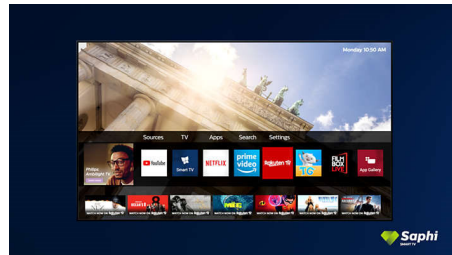

Dolby Vision and Dolby Atmos

Support for Dolby's premium sound and video formats means the HDR content you watch will look—and sound—gloriously real. Whether it's the latest streaming series or a Blu-Ray disc set, you'll enjoy contrast, brightness and colour that reflect the director's original intentions. And hear spacious sound with clarity, detail and depth.

Saphi Smart TV

SAPHI is a fast, intuitive operating system that makes your Philips Smart TV a real pleasure to use. Enjoy one-button access to a clear icon-based menu. Quickly navigate to popular Philips Smart TV apps including YouTube, Netflix and more.