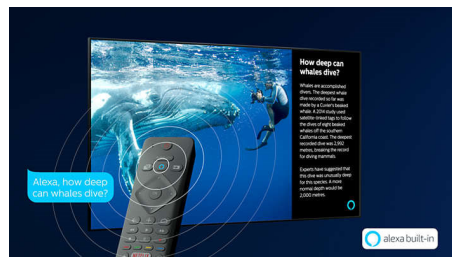

Voice control

Now you can use your voice to control your Philips smart TV. You can ask Alexa to change channels, switch to your gaming console or control smart-home devices like your lights

and thermostat. You can do all of this and more with Alexa.