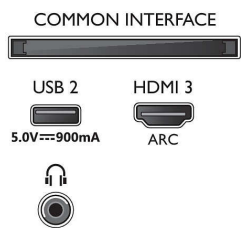

Tuner/Reception/Transmission

- Digital TV: DVB-T/T2/T2-HD/C/S/S2
- Video Playback: PAL, SECAM
- MPEG Support: MPEG2, MPEG4
- TV Programme guide*: 8-day Electronic Programme Guide
- Signal strength indication
- Teletext: 1000 page Hypertext
- HEVC support

Smart TV Features

- User Interaction: SimplyShare, Screen mirroring

Connections

Side

Bottom

4K UHD LED Smart TV

139 cm (55") Ambilight TV Major HDR formats supported, P5 Perfect Picture Engine, Alexa built-in