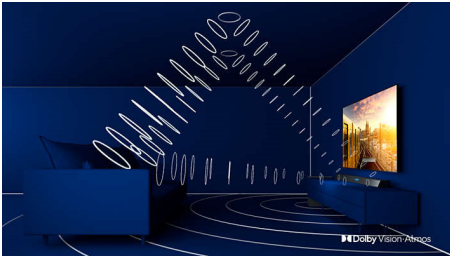

55PUS7855/12

Highlights

Ambilight 3 sided

With Philips Ambilight, every moment feels closer. Intelligent LEDs around the edge of the TV respond to the on-screen action and emit an immersive glow that's simply captivating. Experience it once and wonder how you enjoyed TV without it.

Dolby Vision and Dolby Atmos

Support for Dolby's premium sound and video formats means the HDR content you watch will look—and sound—gloriously real. Whether it's the latest streaming series or a Blu-Ray disc set, you'll enjoy contrast, brightness and colour that reflect the director's original intentions. And hear spacious sound with clarity, detail and depth.