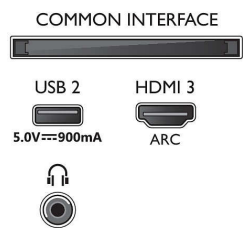

4K UHD LED Smart TV

146 cm (58") Ambilight TV Major HDR formats supported, P5 Perfect Picture Engine, Alexa built-in

58PUS7805/12

Specifications

Ambilight

- Ambilight Features: Ambilight Music, Built-in Ambilight+hue, Game Mode, Lounge mode, Wall colour adaptive
- Ambilight Version: 3 sided

Picture/Display

- Aspect ratio: 16:9
- Diagonal screen size (inch): 58 inch
- Diagonal screen size (metric): 146 cm
- Display: 4K Ultra HD LED
- Panel resolution: 3840 x 2160

- Picture engine: P5 Perfect Picture Engine
- Picture enhancement: Ultra Resolution, Dolby Vision, HDR10+, 1700 PPI, HLG (Hybrid Log Gamma)
- Diagonal screen size (inch): 58 inch

Supported Display Resolution

- Computer inputs on all HDMI: up to 4K UHD 3840 x 2160 @60 Hz, HDR supported, HDR10/HLG
- Video inputs on all HDMI: up to 4K UHD 3840 x 2160 @60 Hz, HDR supported, HDR10/HLG

(Hybrid Log Gamma), HDR10+/Dolby Vision

Tuner/Reception/Transmission

- Digital TV: DVB-T/T2/T2-HD/C/S/S2
- Video Playback: PAL, SECAM
- MPEG Support: MPEG2, MPEG4
- TV Programme guide*: 8-day Electronic Programme Guide
- Signal strength indication
- Teletext: 1000 page Hypertext
- HEVC support

Connections

Side