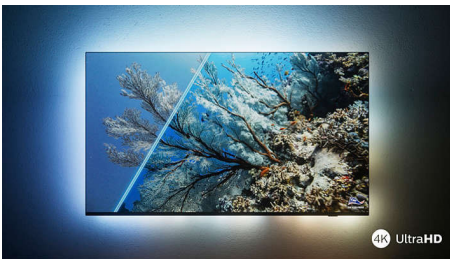

PHILIPS

4K UHD LED Android TV

3 sided Ambilight TV Major HDR formats supported, P5 picture engine-120 Hz, 139 cm (55") Android TV

55PUS8897/12

Highlights

The one with Ambilight.

With Philips Ambilight, the brilliant experience of watching a Philips TV gets even bigger! LED lights around the edge of the TV glow and change colour in perfect sync with the colours of the on-screen action or your music. It's so warm and immersive, you'll wonder how you enjoyed TV without it.

Vibrant HDR picture

Want to experience a perfect picture for every scene? Your Philips 4K UHD TV is compatible with all major HDR formats, which means you get brilliant, sharp images. You'll see every detail, even in dark and bright areas.