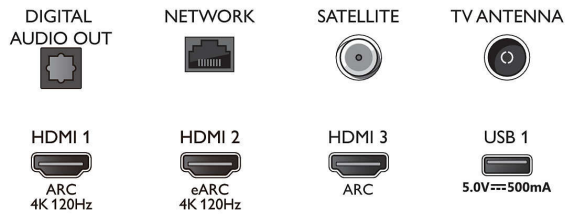

Picture/Display

- Diagonal screen size (metric): 139 cm
- Display: 4K Ultra HD LED

- Panel resolution: 3840 x 2160
- Native refresh rate: 120 Hz
- Picture engine: P5 Perfect Picture Engine
- Picture enhancement: Micro Dimming Pro, HDR10+, Dolby Vision, Film-maker mode, Natural Motion, Wide Colour Gamut 90% DCI/P3, CalMAN Ready
- Diagonal screen size (inch): 55 inch

Tuner/Reception/Transmission

- Digital TV: DVB-T/T2/T2-HD/C/S/S2
- TV Programme guide*: 8-day Electronic Programme Guide
- Signal strength indication

Connections

Side

Bottom

Specifications

- Teletext: 1000 page Hypertext
- HEVC support