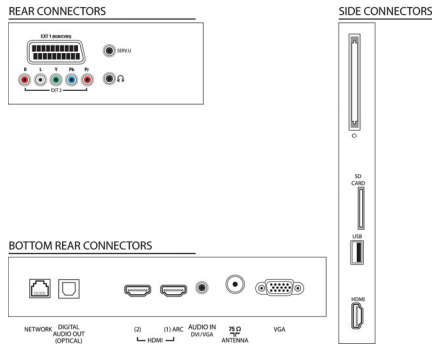

Specifications

Picture/Display

- Aspect ratio: 16:9
- Diagonal screen size (inch): 32 inch
- Diagonal screen size (metric): 81 cm
- Display: edge LED backlight
- Panel resolution: 1920 x 1080p
- Brightness: 400 cd/m²
- Picture enhancement: Pixel Plus HD, HD Natural Motion, Active Control + Light sensor, Super

- Resolution, 400 Hz Perfect Motion Rate
- Dynamic screen contrast: 500,000:1
- Response time (typical): 2 ms
- Peak Luminance ratio: 65 %

Supported Display Resolution

- Computer inputs: up to 1920 x 1080 @ 60 Hz
- Video inputs: 24, 25, 30, 50, 60 Hz, up to 1920 x 1080p

Tuner/Reception/Transmission

- Digital TV: DVB-C MPEG2*, DVB-C MPEG4*, DVB-T MPEG2*, DVB-T MPEG4*, DVB-T2, Freeview HD
- Video Playback: NTSC, PAL, SECAM

Smart TV Applications

- Control: MyRemote app (iOS & Android), USB Keyboard and Mouse support