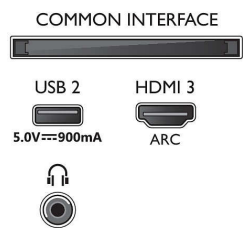

4K UHD LED Smart TV

139 cm (55") Ambilight TV Major HDR formats supported, P5 Perfect Picture Engine, Alexa built-in

55PUS7805/12

Specifications

Ambilight

- Ambilight Features: Ambilight Music, Built-in Ambilight+hue, Game Mode, Lounge mode, Wall colour adaptive
- Ambilight Version: 3 sided

Picture/Display

- Aspect ratio: 16:9
- Diagonal screen size (inch): 55 inch
- Diagonal screen size (metric): 139 cm
- Display: 4K Ultra HD LED
- Panel resolution: 3840 x 2160

- Picture engine: P5 Perfect Picture Engine
- Picture enhancement: Ultra Resolution, Dolby Vision, HDR10+, 1700 PPI, HLG (Hybrid Log Gamma)
- Diagonal screen size (inch): 55 inch

Supported Display Resolution

- Computer inputs on all HDMI: up to 4K UHD 3840 x 2160 @60 Hz, HDR supported, HDR10/HLG
- Video inputs on all HDMI: up to 4K UHD 3840 x 2160 @60 Hz, HDR supported, HDR10/HLG

(Hybrid Log Gamma), HDR10+/Dolby Vision

Tuner/Reception/Transmission

- Digital TV: DVB-T/T2/T2-HD/C/S/S2
- Video Playback: PAL, SECAM
- MPEG Support: MPEG2, MPEG4
- TV Programme guide*: 8-day Electronic Programme Guide
- Signal strength indication
- Teletext: 1000 page Hypertext
- HEVC support

Connections

Side