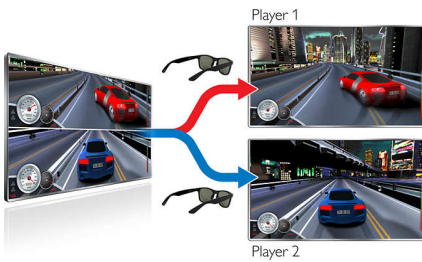

Designed around you

- Flexible and lightweight design for maximum comfort
- Optimum lens coverage even for existing eyewear users
- Rechargeable Active 3D glasses

Highlights

Active 3D Max technology

Be enthralled by 3D movies in your own living room with the 3D Max. Enjoy real life depth and stunning Full HD resolution thanks to the combination of the ultra fast display and Active shutter glasses. With these 3D Max glasses and your 3D Max TV you can now start to enjoy 3D TV.

3D Max and Full HD 3D ready TV

These active 3D glasses will deliver you the Full HD 3D experience on all 3D Max TVs as well as on earlier Full HD 3D ready TVs.

3D Max Two Player Full Screen

With these 3D Max active glasses, your TV can deliver the ultimate Two Player Full Screen Gaming experience. In 2D two-player games,

each gamer usually sees their game on half the screen. Using 3D technology, each player can now enjoy the game in full screen at the same time, with just a click of a button on the glasses.

Flexible and Lightweight

With the design choice of lightweight and flexible materials they will feel so comfortable, you wouldn't think you were wearing any glasses.

Optimum lens coverage

The wide lens and subtle curvature fits most faces even for existing eye wear users. The additional hook at the top edge of the frame also helps to secure the Easy 3D glasses to your personal glasses.