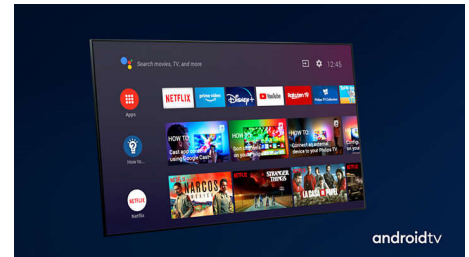

Android TV

Your Philips Android TV gives you the content you want—when you want it. You can customise the home screen to display your favourite apps, making it simple to start streaming the movies and shows you love. Or pick up where you left off.