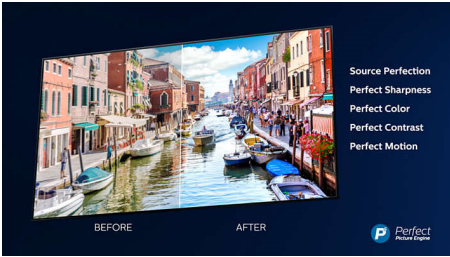

Highlights

P5 Perfect Picture Engine

The Philips P5 engine delivers a picture as brilliant as the content you love. Details have noticeably more depth. Colours are vivid, while skin tones look natural. Contrast is so crisp you'll feel every detail. Motion is perfectly smooth.