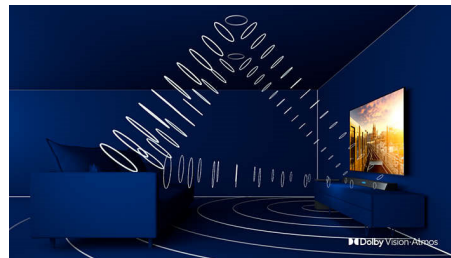

Dolby Vision and Dolby Atmos

Support for Dolby's premium sound and video formats means the HDR content you watch will look—and sound—gloriously real. Whether it's the latest streaming series or a Blu-Ray disc set, you'll enjoy contrast, brightness and colour that reflect the director's original intentions. And hear spacious sound with clarity, detail and depth.

Design

Premium materials make all the difference to your Philips TV. Kvadrat's acoustically transparent wool-blend speaker fabric allows the sound to flow freely into the room. Responsibly sourced Muirhead leather and backlit keys add a sophisticated finish to the remote control.