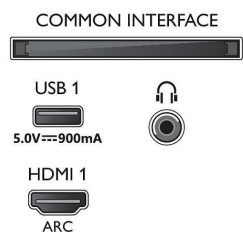

Specifications

Ambilight

- Ambilight Features: Built-in Ambilight+hue, Ambilight Music, Game Mode, Wall colour adaptive, Lounge mode, AmbiWakeup, AmbiSleep
- Ambilight Version: 3 sided

Picture/Display

- Aspect ratio: 16:9
- Diagonal screen size (inch): 55 inch
- Diagonal screen size (metric): 139 cm
- Display: 4K Ultra HD LED

- Panel resolution: 3840 x 2160
- Picture engine: P5 Perfect Picture Engine
- Picture enhancement: Ultra Resolution, Wide Colour Gamut 90% DCI/P3, Dolby Vision, HDR10+, 2400 PPI
- Diagonal screen size (inch): 55 inch

Supported Display Resolution

- Computer inputs on all HDMI: up to 4K UHD 3840 x 2160 @60 Hz, HDR supported, HDR10/

- HLG, HDR supported, HDR10+/HLG
- Video inputs on all HDMI: up to 4K UHD 3840 x 2160 @60 Hz, HDR supported, HDR10/HLG (Hybrid Log Gamma), HDR10+/Dolby Vision

Tuner/Reception/Transmission

- Digital TV: DVB-T/T2/T2-HD/C/S/S2
- Video Playback: PAL, SECAM
- MPEG Support: MPEG2, MPEG4
- TV Programme guide*: 8-day Electronic Programme Guide

Connections

Side