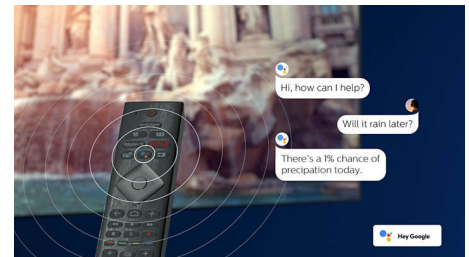

## Voice assistant

Control your Philips Android TV with your voice. Want to play a game, watch Netflix or find content and apps in the Google Play store? Just tell your TV. You can even command all Google Assistant-compatible smart home devices, like dimming the lights and setting the thermostat on movie night. Without leaving the sofa. The days of searching for the TV remote are over. Now you can use your voice to control your Philips smart TV via Alexa-enabled devices, like Amazon Echo. Turn your TV on, change the channel, switch to your gaming console and more with Alexa.