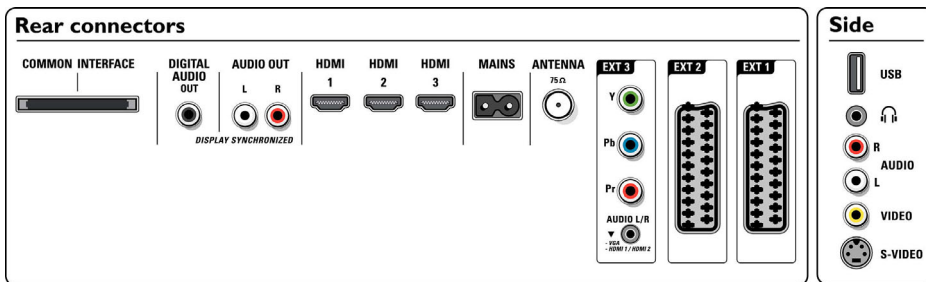

Picture/Display

- Aspect ratio: 16:9
- Diagonal screen size (inch): 42 inch
- Diagonal screen size (metric): 107 cm
- Color cabinet: High Gloss Black
- Panel resolution: 1920x1080p
- Brightness: 550 cd/m²
- Contrast ratio (typical): 1200:1

- Picture enhancement: Perfect Pixel HD Engine, HD Natural Motion, Dynamic contrast enhancement, 1080p 50/60Hz processing, 1080p 24/25/30Hz processing, 3/2 - 2/2 motion pull down, 3D Combfilter, Active Control + Light sensor, Jagged Line Suppression, Progressive scan, Pulse Killer Chip, Widescreen Plus, 100Hz Clear LCD, Double frame rate
- Display screen type: LCD Full HD W-UXGA Act. matrix
- Dynamic screen contrast: 8000:1
- Response time (typical): 3 (BEW equiv.) ms
- Viewing angle: 176° (H) / 176° (V)
- Screen enhancement: Anti-Reflection coated

- screen
- Color processing: 4 trillion colors (14bit RGB)

Supported Display Resolution

- Computer formats: 640 x 480, 60Hz, 800 x 600, 60Hz, 1024 x 768, 60Hz, 1280 x 768, 60Hz, 1360 x 768, 60Hz, 1920 x 1080i, 60Hz, 1920 x 1080p, 60Hz
- Video formats: 480i, 60Hz, 480p, 60Hz, 576i, 50Hz, 576p, 50Hz, 720p, 50, 60Hz, 1080i, 50, 60Hz, 1080p, 24, 25, 30Hz, 1080p, 24, 50, 60Hz

Tuner/Reception/Transmission

- Aerial Input: 75 ohm coaxial (IEC75)
- Tuner bands: Hyperband, S-Channel, UHF, VHF