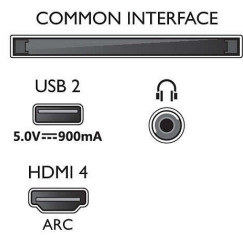

4K UHD LED Android TV

3 sided Ambilight TV Major HDR formats supported, P5 Perfect Picture Engine, 126 cm (50") Android TV

50PUS8506/12

Specifications

Ambilight

- Ambilight Features: Built-in Ambilight+hue, Ambilight Music, Game Mode, Wall colour adaptive, Lounge mode, AmbiWakeup, AmbiSleep, Philips Wireless Home Speakers
- Ambilight Version: 3 sided

Picture/Display

- Aspect ratio: 16:9
- Diagonal screen size (inch): 50 inch
- Diagonal screen size (metric): 126 cm

- Display: 4K Ultra HD LED
- Panel resolution: 3840 x 2160
- Picture engine: P5 Perfect Picture Engine
- Picture enhancement: Ultra Resolution, Dolby Vision, HDR10+, Micro Dimming Pro, ISF Colour Management
- Diagonal screen size (inch): 50 inch

Supported Display Resolution

- Computer inputs on all HDMI: HDR supported, HDR10/HLG, up to 4K UHD

3840 x 2160 @60 Hz, HDR supported, HDR10+/HLG

- Video inputs on all HDMI: up to 4K UHD 3840 x 2160 @60 Hz, HDR supported, HDR10/HLG (Hybrid Log Gamma), HDR10+/Dolby Vision

Tuner/Reception/Transmission

- Digital TV: DVB-T/T2/T2-HD/C/S/S2
- Video Playback: PAL, SECAM
- MPEG Support: MPEG2, MPEG4
- TV Programme guide*: 8-day Electronic

Connections

Side