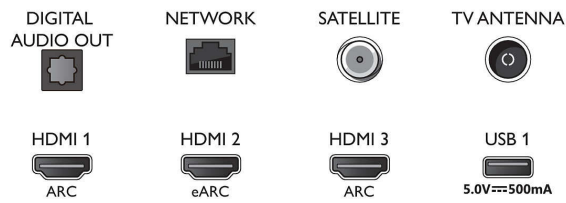

4K UHD LED Android TV

3 sided Ambilight TV Major HDR formats supported, P5 Perfect Picture Engine, 126 cm (50") Android TV

50PUS8506/12

Specifications

Ambilight

- Ambilight Features: Built-in Ambilight+hue, Ambilight Music, Game Mode, Wall colour adaptive, Lounge mode, AmbiWakeup, AmbiSleep, Philips Wireless Home Speakers
- Ambilight Version: 3 sided

Picture/Display

- Aspect ratio: 16:9
- Diagonal screen size (inch): 50 inch
- Diagonal screen size (metric): 126 cm

- Display: 4K Ultra HD LED
- Panel resolution: 3840 x 2160
- Picture engine: P5 Perfect Picture Engine
- Picture enhancement: Ultra Resolution, Dolby Vision, HDR10+, Micro Dimming Pro, ISF Colour Management
- Diagonal screen size (inch): 50 inch

Supported Display Resolution

- Computer inputs on all HDMI: HDR supported, HDR10/HLG, up to 4K UHD

3840 x 2160 @60 Hz, HDR supported, HDR10+/HLG

- Video inputs on all HDMI: up to 4K UHD 3840 x 2160 @60 Hz, HDR supported, HDR10/HLG (Hybrid Log Gamma), HDR10+/Dolby Vision

Tuner/Reception/Transmission

- Digital TV: DVB-T/T2/T2-HD/C/S/S2
- Video Playback: PAL, SECAM
- MPEG Support: MPEG2, MPEG4
- TV Programme guide*: 8-day Electronic

Connections

Side

Bottom