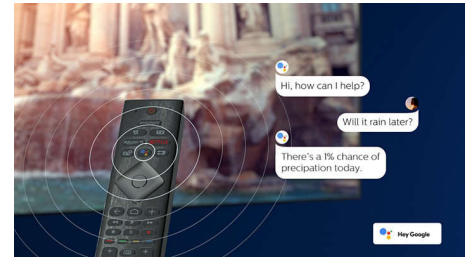

DTS Play-Fi compatible

With DTS Play-Fi on your Philips TV you can connect to compatible speakers in any room. Got wireless speakers in the kitchen? Listen to the film while you make a snack, or keep up with the sports commentary while you get everyone drinks.

HDMI 2.1 VRR and low latency

Your Philips TV boasts the latest HDMI 2.1 connectivity, and the TV automatically switches to a low latency setting when you start playing a game on your console. VRR is supported for smooth fast-action gameplay. Ambilight's gaming mode brings the thrill right into the room.

AI voice control

Push a button on the remote to talk to the Google Assistant. Control the TV or Google Assistant-compatible smart home devices with your voice. Or ask Alexa to control the TV via Alexa-enabled devices.