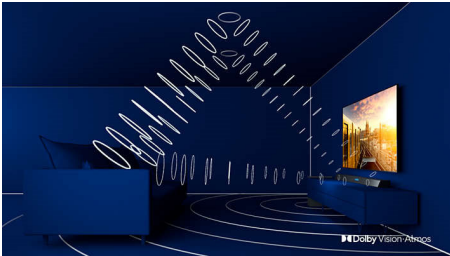

PHILIPS

Highlights

3 sided Ambilight

With Philips Ambilight, every moment feels closer. Intelligent LEDs around the edge of the TV respond to the on-screen action and emit an immersive glow that's simply captivating. Experience it once and wonder how you enjoyed TV without it.

Dolby Vision + Dolby Atmos

Support for Dolby's premium sound and video formats means that the HDR content that you watch will look—and sound—glorious. You'll enjoy a picture that reflects the director's original intentions and experience spacious sound with real clarity and depth.