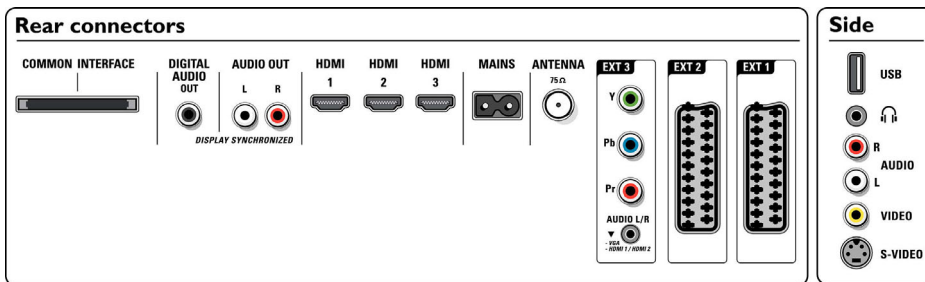

Multimedia Applications

- Multimedia connections: USB
- Playback Formats: MP3, Slideshow files (.alb), JPEG

Specifications

Still pictures

Convenience

- Child Protection: Child Lock+Parental Control
- Ease of Installation: Auto Program Naming, Automatic Channel Install(ACI), Automatic Tuning System (ATS), Autostore, PLL Digital Tuning, Plug & Play
- Ease of Use: 4 favorite lists, Auto Volume Leveller (AVL), Delta Volume per preset, Graphical User Interface, On Screen Display, Program List, Settings assistant Wizard, Side Control
- Clock: Smart Clock
- Screen Format Adjustments: unscaled (1080p dot by dot), 4:3, 6 Widescreen Modes, Auto Format, Movie expand 14:9, Movie expand 16:9, Subtitle and Heading Shift, Super Zoom, Widescreen
- Multimedia: Digital media reader (browser), USB autobreak-in
- Electronic Program Guide: Now + Next EPG
- Remote Control: TV
- Remote control type: RC4350
- Teletext: 1200 page Hypertext
- Firmware upgradeable: Firmware auto upgrade wizard, Firmware upgradeable via USB
- Picture in Picture: Text dual screen
- Teletext enhancements: Habit Watch, Program information Line