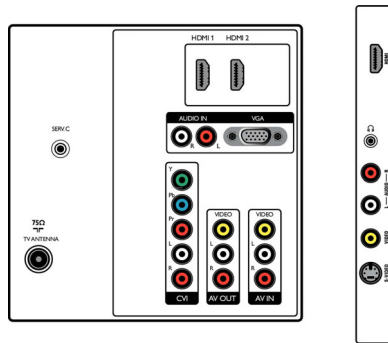

Specifications

Picture/Display

- Aspect ratio: Widescreen
- Diagonal screen size (inch): 32 inch
- Diagonal screen size (metric): 81 cm
- Panel resolution: 1366 x 768p
- Brightness: 500 cd/m²
- Picture enhancement: Pixel Plus 2 HD, 3D Combfilter, Active Control + Light sensor,

- Contrast Plus, Digital Noise Reduction, Jagged Line Suppression, Luminance Transient Improver, Progressive scan, HD Natural Motion
- Dynamic screen contrast: 33000:1
- Response time (typical): 8.5 ms
- Viewing angle: 176° (H) / 176° (V)
- Screen enhancement: Anti-Reflection coated screen

Supported Display Resolution

- Computer formats: 640 x 480, 60, 72, 75, 85Hz, 720 x 400, 70Hz, 800 x 600, 60, 72, 75, 85Hz, 1024 x 768, 60, 70, 75, 85Hz, 1280 x 768, 60Hz, 1280 x 1024, 60Hz, 1360 x 768, 60Hz
- Video formats: 480i, 60Hz, 480p, 60Hz, 576i, 50Hz, 576p, 50Hz, 720p, 50, 60Hz, 1080i, 50, 60Hz, 1080p, 24, 50, 60Hz, 1080p, 24, 25, 30Hz